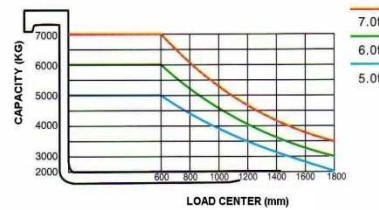

TH 70

KARGOTH

CE ISO9001

DIAGRAMS

Available mast for KARGO TH70				
	Lift height	Mast lowered height	Free lift height	Mast extended height
DOUBLE MAST full mast	VM300 : 3000mm	2500mm	150mm	3975mm
	VM330 : 3300mm	2650mm	150mm	4275mm
	VM350 : 3500mm	2750mm	150mm	4475mm
	VM400 : 4000mm	3050mm	150mm	4975mm
	VM450 : 4500mm	3300mm	150mm	5475mm
	VM500 : 5000mm	3550mm	150mm	5975mm
	VM550 : 5500mm	3850mm	150mm	6475mm
	VM600 : 6000mm	4100mm	150mm	6975mm
TRIPLE MAST full free mast	VFHM450 : 4500mm	2655mm	1741mm	5475mm
	VFHM480 : 4800mm	2760mm	1845mm	5775mm
	VFHM500 : 5000mm	2825mm	1915mm	5975mm
	VFHM550 : 5500mm	2960mm	2045mm	6375mm
	VFHM600 : 6000mm	3160mm	2245mm	6975mm