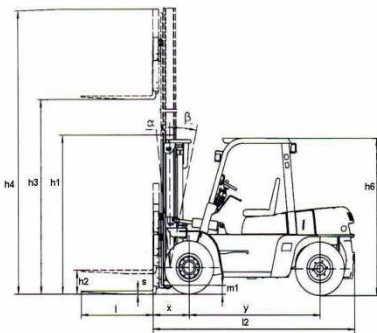

Specifications

Fuel tank	140 L
Gearbox	2 forward gears / 2 backward gears
Travel speed (no load / full load)	28/26 Km/h
Lift speed (no load / full load)	0.55/0.32 m/s
Turning radius	3450 mm
Max. gradeability	20%
Mast tilt angle	6/12 deg
Operational weight	9350 kg
Front tires	8.25-15-14PR
Rear tires	8.25-15-14PR
Front wheel clearance	1470 mm
Rear wheel clearance	1700 mm
Wheelbase	2250 mm
Overall length	3592 mm
Overall width	1995 mm
Overhead guard height	2420 mm
Fork size	1220 mm

Performances

Industrial engine designed and manufactured by
Easy maintenance

This document is not contractual. KARGO SAS reserves the right to bring any modification without prior notice.

COMBUSTION FORKLIFT – DIESEL 7 Tons

TH 70

KARGOTH

CE ISO9001

DIAGRAMS

Available mast for KARGO TH70				
	Lift height	Mast lowered height	Free lift height	Mast extended height
DOUBLE MAST full mast	VM300 : 3000mm	2500mm	150mm	3975mm
	VM330 : 3300mm	2650mm	150mm	4275mm
	VM350 : 3500mm	2750mm	150mm	4475mm
	VM400 : 4000mm	3050mm	150mm	4975mm
	VM450 : 4500mm	3300mm	150mm	5475mm
	VM500 : 5000mm	3550mm	150mm	5975mm
	VM550 : 5500mm	3850mm	150mm	6475mm
	VM600 : 6000mm	4100mm	150mm	6975mm
TRIPLE MAST full free mast	VFHM450 : 4500mm	2655mm	1741mm	5475mm
	VFHM480 : 4800mm	2760mm	1845mm	5775mm
	VFHM500 : 5000mm	2825mm	1915mm	5975mm
	VFHM550 : 5500mm	2960mm	2045mm	6375mm
	VFHM600 : 6000mm	3160mm	2245mm	6975mm