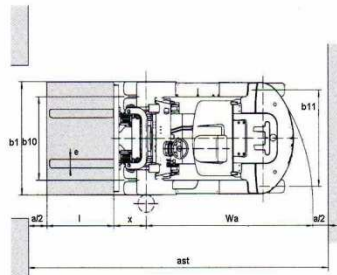

Specifications

Fuel tank	140 L
Gearbox	2 forward gears / 2 backward gears
Travel speed (no load / full load)	28/26 Km/h
Lift speed (no load / full load)	0.55/0.32 m/s
Turning radius	3450 mm
Max. gradeability	20%
Mast tilt angle	6/12 deg
Operational weight	9350 kg
Front tires	8.25-15-14PR
Rear tires	8.25-15-14PR
Front wheel clearance	1470 mm
Rear wheel clearance	1700 mm
Wheelbase	2250 mm
Overall length	3592 mm
Overall width	1995 mm
Overhead guard height	2420 mm
Fork size	1220 mm

TH 70

KARGOTH

CE ISO9001

DIAGRAMS

Available mast for KARGO TH70				
	Lift height	Mast lowered height	Free lift height	Mast extended height
DOUBLE MAST full mast	VM300 : 3000mm	2500mm	150mm	3975mm
	VM330 : 3300mm	2650mm	150mm	4275mm
	VM350 : 3500mm	2750mm	150mm	4475mm
	VM400 : 4000mm	3050mm	150mm	4975mm
	VM450 : 4500mm	3300mm	150mm	5475mm
	VM500 : 5000mm	3550mm	150mm	5975mm
	VM550 : 5500mm	3850mm	150mm	6475mm
	VM600 : 6000mm	4100mm	150mm	6975mm
TRIPLE MAST full free mast	VFHM450 : 4500mm	2655mm	1741mm	5475mm
	VFHM480 : 4800mm	2760mm	1845mm	5775mm
	VFHM500 : 5000mm	2825mm	1915mm	5975mm
	VFHM550 : 5500mm	2960mm	2045mm	6375mm
	VFHM600 : 6000mm	3160mm	2245mm	6975mm

Others masts are available, contact us.

* Mast extended height + 454mm if equipped with backrest