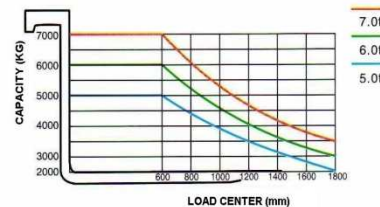

TH 50 L

KARGOTH

CE ISO9001

DIAGRAMS

Available mast for KARGO TH50L				
	Lift height	Mast lowered height	Free lift height	Mast extended height
DOUBLE MAST full mast	VM300 : 3000mm	2500mm	150mm	3975mm
	VM330 : 3300mm	2650mm	150mm	4275mm
	VM350 : 3500mm	2750mm	150mm	4475mm
	VM400 : 4000mm	3050mm	150mm	4975mm
	VM450 : 4500mm	3300mm	150mm	5475mm
	VM500 : 5000mm	3550mm	150mm	5975mm
	VM550 : 5500mm	3850mm	150mm	6475mm
	VM600 : 6000mm	4100mm	150mm	6975mm
TRIPLE MAST full free mast	VFHM450 : 4500mm	2655mm	1741mm	5475mm
	VFHM480 : 4800mm	2760mm	1845mm	5775mm
	VFHM500 : 5000mm	2825mm	1915mm	5975mm
	VFHM540 : 5400mm	2960mm	2045mm	6375mm
	VFHM600 : 6000mm	3160mm	2245mm	6975mm