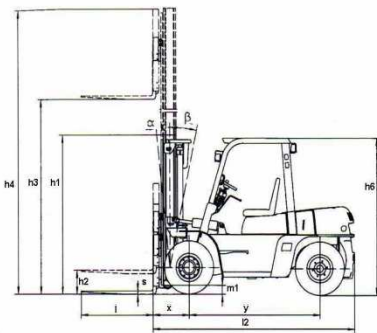

Specifications

Fuel tank	140 L
Gearbox	2 forward gears / 2 backward gears
Travel speed (no load / full load)	28/26 Km/h
Lift speed (no load / full load)	0.55/0.37 m/s
Turning radius	3300 mm
Max.gradeability	20%
Mast tilt angle	6/12 deg
Operational weight	8340 kg
Front tires	8.25-15-14PR
Rear tires	8.25-15-14PR
Front wheel clearance	1470 mm
Rear wheel clearance	1700 mm
Wheelbase	2250 mm
Overall length	3472 mm
Overall width	1995 mm
Overhead guard height	2420 mm
Fork size	1220 mm

TH 50 L

KARGOTH

CE ISO9001

DIAGRAMS

Available mast for KARGO TH50L				
	Lift height	Mast lowered height	Free lift height	Mast extended height
DOUBLE MAST full mast	VM300 : 3000mm	2500mm	150mm	3975mm
	VM330 : 3300mm	2650mm	150mm	4275mm
	VM350 : 3500mm	2750mm	150mm	4475mm
	VM400 : 4000mm	3050mm	150mm	4975mm
	VM450 : 4500mm	3300mm	150mm	5475mm
	VM500 : 5000mm	3550mm	150mm	5975mm
	VM550 : 5500mm	3850mm	150mm	6475mm
	VM600 : 6000mm	4100mm	150mm	6975mm
TRIPLE MAST full free mast	VFHM450 : 4500mm	2655mm	1741mm	5475mm
	VFHM480 : 4800mm	2760mm	1845mm	5775mm
	VFHM500 : 5000mm	2825mm	1915mm	5975mm
	VFHM540 : 5400mm	2960mm	2045mm	6375mm
	VFHM600 : 6000mm	3160mm	2245mm	6975mm