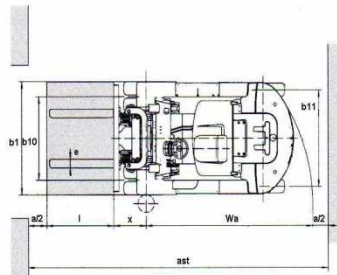

Specifications

Fuel tank	140 L
Gearbox	2 forward gears / 2 backward gears
Travel speed (no load / full load)	28/26 Km/h
Lift speed (no load / full load)	0.55/0.37 m/s
Turning radius	3300 mm
Max.gradeability	20%
Mast tilt angle	6/12 deg
Operational weight	8340 kg
Front tires	8.25-15-14PR
Rear tires	8.25-15-14PR
Front wheel clearance	1470 mm
Rear wheel clearance	1700 mm
Wheelbase	2250 mm
Overall length	3472 mm
Overall width	1995 mm
Overhead guard height	2420 mm
Fork size	1220 mm

TH 50 L

KARGOTH

CE ISO9001

DIAGRAMS

Available mast for KARGO TH50L				
	Lift height	Mast lowered height	Free lift height	Mast extended height
DOUBLE MAST full mast	VM300 : 3000mm	2500mm	150mm	3975mm
	VM330 : 3300mm	2650mm	150mm	4275mm
	VM350 : 3500mm	2750mm	150mm	4475mm
	VM400 : 4000mm	3050mm	150mm	4975mm
	VM450 : 4500mm	3300mm	150mm	5475mm
	VM500 : 5000mm	3550mm	150mm	5975mm
	VM550 : 5500mm	3850mm	150mm	6475mm
	VM600 : 6000mm	4100mm	150mm	6975mm
TRIPLE MAST full free mast	VFHM450 : 4500mm	2655mm	1741mm	5475mm
	VFHM480 : 4800mm	2760mm	1845mm	5775mm
	VFHM500 : 5000mm	2825mm	1915mm	5975mm
	VFHM540 : 5400mm	2960mm	2045mm	6375mm
	VFHM600 : 6000mm	3160mm	2245mm	6975mm

Others masts are available, contact us.

* Mast extended height + 454mm if equipped with backrest