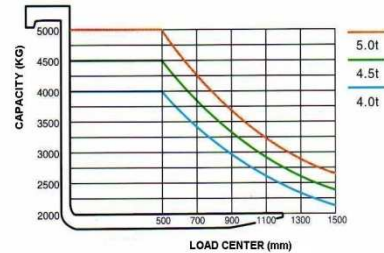

TH 50 K

KARGOTH

CE ISO9001

DIAGRAMS

Available mast for KARGO TH50K					
DOUBLE MAST	full mast	Lift height	Mast lowered height	Free lift height	Mast extended height
		VM300 : 3000mm	2380mm	150mm	3935mm
		VM330 : 3300mm	2530mm	150mm	4235mm
		VM350 : 3500mm	2630mm	150mm	4435mm
		VM400 : 4000mm	2930mm	150mm	4935mm
		VM450 : 4500mm	3180mm	150mm	5435mm
		VM500 : 5000mm	3430mm	150mm	5935mm
		VM550 : 5500mm	-	-	-
VM600 : 6000mm	-	-	-		
DOUBLE MAST	full free mast	Lift height	Mast lowered height	Free lift height	Mast extended height
		VFM300 : 3000mm	2380mm	1485mm	3940mm
TRIPLE MAST	full free mast	Lift height	Mast lowered height	Free lift height	Mast extended height
		VFHM450 : 4500mm	2441mm	1524mm	5443mm
		VFHM480 : 4800mm	2540mm	1623mm	5740mm
		VFHM500 : 5000mm	2640mm	1723mm	5940mm
		VFHM540 : 5400mm	2765mm	1848mm	6335mm
VFHM600 : 6000mm	3005mm	2088mm	6935mm		