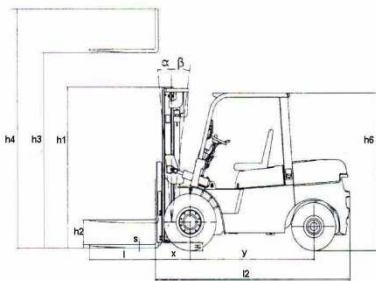

Specifications

Fuel tank	90 L
Gearbox	2 forward gears / 1 backward gear
Travel speed (no load / full load)	22/20 Km/h
Lift speed (no load / full load)	0.48/0.43 m/s
Turning radius	2830 mm
Max. gradeability (no load / full load)	17/16%
Mast tilt angle	6/12 deg
Operational weight	7050 kg
Front tires	300-15-18PR
Rear tires	7.00-12-12PR
Front wheel clearance	1180 mm
Rear wheel clearance	1190 mm
Wheelbase	2000 mm
Overall length	3125 mm
Overall width	1485 mm
Overhead guard height	2290 mm
Fork size	1220 mm

TH 50 K

KARGOTH

CE ISO9001

DIAGRAMS

Available mast for KARGO TH50K					
DOUBLE MAST	full mast	Lift height	Mast lowered height	Free lift height	Mast extended height
		VM300 : 3000mm	2380mm	150mm	3935mm
		VM330 : 3300mm	2530mm	150mm	4235mm
		VM350 : 3500mm	2630mm	150mm	4435mm
		VM400 : 4000mm	2930mm	150mm	4935mm
		VM450 : 4500mm	3180mm	150mm	5435mm
		VM500 : 5000mm	3430mm	150mm	5935mm
		VM550 : 5500mm	-	-	-
VM600 : 6000mm	-	-	-		
DOUBLE MAST	full free mast	Lift height	Mast lowered height	Free lift height	Mast extended height
		VFM300 : 3000mm	2380mm	1485mm	3940mm
TRIPLE MAST	full free mast	Lift height	Mast lowered height	Free lift height	Mast extended height
		VFHM450 : 4500mm	2441mm	1524mm	5443mm
		VFHM480 : 4800mm	2540mm	1623mm	5740mm
		VFHM500 : 5000mm	2640mm	1723mm	5940mm
		VFHM540 : 5400mm	2765mm	1848mm	6335mm
VFHM600 : 6000mm	3005mm	2088mm	6935mm		