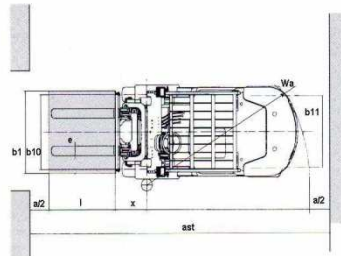

Specifications

Fuel tank	90 L
Gearbox	2 forward gears / 1 backward gear
Travel speed (no load / full load)	22/20 Km/h
Lift speed (no load / full load)	0.48/0.43 m/s
Turning radius	2830 mm
Max. gradeability (no load / full load)	17/16%
Mast tilt angle	6/12 deg
Operational weight	7050 kg
Front tires	300-15-18PR
Rear tires	7.00-12-12PR
Front wheel clearance	1180 mm
Rear wheel clearance	1190 mm
Wheelbase	2000 mm
Overall length	3125 mm
Overall width	1485 mm
Overhead guard height	2290 mm
Fork size	1220 mm

TH 50 K

KARGOTH

CE ISO9001

DIAGRAMS

Available mast for KARGO TH50K					
DOUBLE MAST	full mast	Lift height	Mast lowered height	Free lift height	Mast extended height
		VM300 : 3000mm	2380mm	150mm	3935mm
		VM330 : 3300mm	2530mm	150mm	4235mm
		VM350 : 3500mm	2630mm	150mm	4435mm
		VM400 : 4000mm	2930mm	150mm	4935mm
		VM450 : 4500mm	3180mm	150mm	5435mm
		VM500 : 5000mm	3430mm	150mm	5935mm
		VM550 : 5500mm	-	-	-
VM600 : 6000mm	-	-	-		
DOUBLE MAST	full free mast	Lift height	Mast lowered height	Free lift height	Mast extended height
		VFM300 : 3000mm	2380mm	1485mm	3940mm
TRIPLE MAST	full free mast	Lift height	Mast lowered height	Free lift height	Mast extended height
		VFHM450 : 4500mm	2441mm	1524mm	5443mm
		VFHM480 : 4800mm	2540mm	1623mm	5740mm
		VFHM500 : 5000mm	2640mm	1723mm	5940mm
		VFHM540 : 5400mm	2765mm	1848mm	6335mm
VFHM600 : 6000mm	3005mm	2088mm	6935mm		