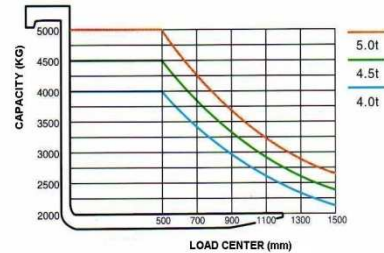

TH 45**KARGOTH**

CE ISO9001

STANDARD EQUIPMENTS**Engine**

Rated capacity	4500 kg with load center at 500mm
Manufacturer / type	ISUZU / A-6BG 10C-05
Energy / capacity	Diesel / 6.494 L
Rated output	68 Kw / 2000tr/mn
Rated torque	340 Nm / 1400 tr/mn
Transmission	TCM Converter

TH 45

KARGOTH

CE ISO9001

DIAGRAMS

Available mast for KARGO TH45

		Lift height	Mast lowered height	Free lift height	Mast extended height
DOUBLE MAST	full mast	VM300 : 3000mm	2380mm	150mm	3935mm
		VM330 : 3300mm	2530mm	150mm	4235mm
		VM350 : 3500mm	2630mm	150mm	4435mm
		VM400 : 4000mm	2930mm	150mm	4935mm
		VM450 : 4500mm	3180mm	150mm	5435mm
		VM500 : 5000mm	3430mm	150mm	5935mm
		VM550 : 5500mm	-	-	-
		VM600 : 6000mm	-	-	-
DOUBLE MAST	full free mast	Lift height	Mast lowered height	Free lift height	Mast extended height
		VFM300 : 3000mm	2380mm	1485mm	3940mm
TRIPLE MAST	full free mast	Lift height	Mast lowered height	Free lift height	Mast extended height
		VFHM450 : 4500mm	2441mm	1524mm	5443mm
		VFHM480 : 4800mm	2540mm	1623mm	5740mm
		VFHM500 : 5000mm	2640mm	1723mm	5940mm
		VFHM540 : 5400mm	2765mm	1848mm	6335mm
		VFHM600 : 6000mm	3005mm	2088mm	6935mm