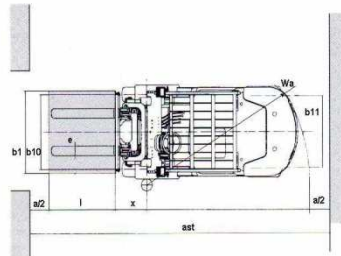

TH 45**KARGOTH**

CE ISO9001

STANDARD EQUIPMENTS**Engine**

Rated capacity	4500 kg with load center at 500mm
Manufacturer / type	ISUZU / A-6BG 10C-05
Energy / capacity	Diesel / 6.494 L
Rated output	68 Kw / 2000tr/mn
Rated torque	340 Nm / 1400 tr/mn
Transmission	TCM Converter

Specifications

Fuel tank	90 L
Gearbox	2 forward gears / 1 backward gear
Travel speed (no load / full load)	22/20 Km/h
Lift speed (no load / full load)	0.48/0.45 m/s
Turning radius	2790 mm
Max. gradeability	18/17%
Mast tilt angle	6/12 deg
Operational weight	6770 kg
Front tires	300-15-18PR
Rear tires	7.00-12-12PR
Front wheel clearance	1180 mm
Rear wheel clearance	1190 mm
Wheelbase	2000 mm
Overall length	3091 mm
Overall width	1485 mm
Overhead guard height	2290 mm
Fork size	1220 mm

TH 45

KARGOTH

CE ISO9001

DIAGRAMS

Available mast for KARGO TH45

		Lift height	Mast lowered height	Free lift height	Mast extended height
DOUBLE MAST	full mast	VM300 : 3000mm	2380mm	150mm	3935mm
		VM330 : 3300mm	2530mm	150mm	4235mm
		VM350 : 3500mm	2630mm	150mm	4435mm
		VM400 : 4000mm	2930mm	150mm	4935mm
		VM450 : 4500mm	3180mm	150mm	5435mm
		VM500 : 5000mm	3430mm	150mm	5935mm
		VM550 : 5500mm	-	-	-
		VM600 : 6000mm	-	-	-
DOUBLE MAST	full free mast	Lift height	Mast lowered height	Free lift height	Mast extended height
		VFM300 : 3000mm	2380mm	1485mm	3940mm
TRIPLE MAST	full free mast	Lift height	Mast lowered height	Free lift height	Mast extended height
		VFHM450 : 4500mm	2441mm	1524mm	5443mm
		VFHM480 : 4800mm	2540mm	1623mm	5740mm
		VFHM500 : 5000mm	2640mm	1723mm	5940mm
		VFHM540 : 5400mm	2765mm	1848mm	6335mm
		VFHM600 : 6000mm	3005mm	2088mm	6935mm