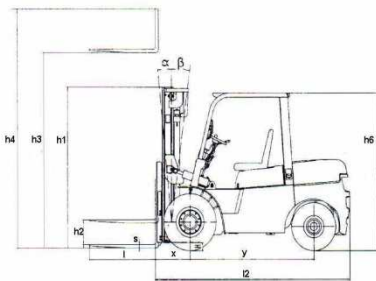

TH 45**KARGOTH**

CE ISO9001

STANDARD EQUIPMENTS**Engine**

Rated capacity	4500 kg with load center at 500mm
Manufacturer / type	ISUZU / A-6BG 10C-05
Energy / capacity	Diesel / 6.494 L
Rated output	68 Kw / 2000tr/mn
Rated torque	340 Nm / 1400 tr/mn
Transmission	TCM Converter

Specifications

Fuel tank	90 L
Gearbox	2 forward gears / 1 backward gear
Travel speed (no load / full load)	22/20 Km/h
Lift speed (no load / full load)	0.48/0.45 m/s
Turning radius	2790 mm
Max. gradeability	18/17%
Mast tilt angle	6/12 deg
Operational weight	6770 kg
Front tires	300-15-18PR
Rear tires	7.00-12-12PR
Front wheel clearance	1180 mm
Rear wheel clearance	1190 mm
Wheelbase	2000 mm
Overall length	3091 mm
Overall width	1485 mm
Overhead guard height	2290 mm
Fork size	1220 mm

**Performance**

- Industrial engine designed and manufactured by
- Easy maintenance

ISUZU

This document is not contractual. KARGO SAS reserves the right to bring any modification without prior notice.

COMBUSTION FORKLIFT – DIESEL 4.5 Tons

TH 45

KARGOTH

CE ISO9001

DIAGRAMS

Available mast for KARGO TH45

		Lift height	Mast lowered height	Free lift height	Mast extended height
DOUBLE MAST	full mast	VM300 : 3000mm	2380mm	150mm	3935mm
		VM330 : 3300mm	2530mm	150mm	4235mm
		VM350 : 3500mm	2630mm	150mm	4435mm
		VM400 : 4000mm	2930mm	150mm	4935mm
		VM450 : 4500mm	3180mm	150mm	5435mm
		VM500 : 5000mm	3430mm	150mm	5935mm
		VM550 : 5500mm	-	-	-
		VM600 : 6000mm	-	-	-
DOUBLE MAST	full free mast	Lift height	Mast lowered height	Free lift height	Mast extended height
		VFM300 : 3000mm	2380mm	1485mm	3940mm
TRIPLE MAST	full free mast	Lift height	Mast lowered height	Free lift height	Mast extended height
		VFHM450 : 4500mm	2441mm	1524mm	5443mm
		VFHM480 : 4800mm	2540mm	1623mm	5740mm
		VFHM500 : 5000mm	2640mm	1723mm	5940mm
		VFHM540 : 5400mm	2765mm	1848mm	6335mm
		VFHM600 : 6000mm	3005mm	2088mm	6935mm