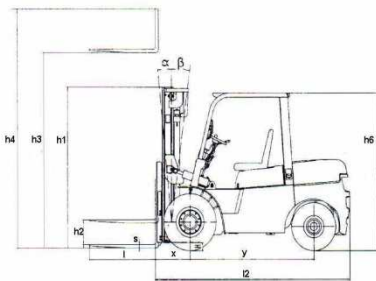

TH 40

KARGOTH

CE ISO9001

STANDARD EQUIPMENTS

Engine

Rated capacity	4000 kg with load center at 500mm
Manufacturer / type	ISUZU / A-6BG 10C-05
Energy / capacity	Diesel / 6.494 L
Rated output	68 Kw / 2000tr/mn
Rated torque	340 Nm / 1400 tr/mn
Transmission	TCM Converter

Specifications

Fuel tank	90 L
Gearbox	2 forward gears / 1 backward gear
Travel speed (no load / full load)	22/20 Km/h
Lift speed (no load / full load)	0.48/0.45 m/s
Turning radius	2790 mm
Max. gradeability	20/19%
Mast tilt angle	6/12 deg
Operational weight	6450 kg
Front tires	300-15-18PR
Rear tires	7.00-12-12PR
Front wheel clearance	1180 mm
Rear wheel clearance	1190 mm
Wheelbase	2000 mm
Overall length	3091 mm
Overall width (wheel width)	1485 mm
Overhead guard height	2290 mm
Fork size	1220 mm

TH 40

KARGOTH

CE ISO9001

DIAGRAMS

Available mast for KARGO TH40					
DOUBLE MAST	full mast	Lift height	Mast lowered height	Free lift height	Mast extended height
		VM300 : 3000mm	2380mm	150mm	3935mm
VM330 : 3300mm	2530mm	150mm	4235mm		
VM350 : 3500mm	2630mm	150mm	4435mm		
VM400 : 4000mm	2930mm	150mm	4935mm		
VM450 : 4500mm	3180mm	150mm	5435mm		
VM500 : 5000mm	3430mm	150mm	5935mm		
VM550 : 5500mm	-	-	-		
VM600 : 6000mm	-	-	-		
DOUBLE MAST	full free mast	Lift height	Mast lowered height	Free lift height	Mast extended height
		VFM300 : 3000mm	2380mm	1485mm	3940mm
TRIPLE MAST	full free mast	Lift height	Mast lowered height	Free lift height	Mast extended height
		VFHM450 : 4500mm	2441mm	1524mm	5443mm
		VFHM480 : 4800mm	2540mm	1623mm	5740mm
		VFHM500 : 5000mm	2640mm	1723mm	5940mm
		VFHM540 : 5400mm	2765mm	1848mm	6335mm
		VFHM600 : 6000mm	3005mm	2088mm	6935mm