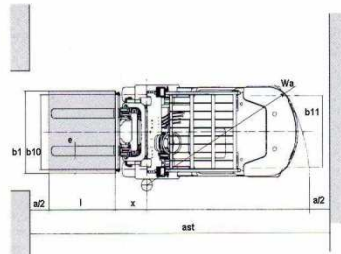

TH 40

KARGOTH

CE ISO9001

STANDARD EQUIPMENTS

Engine

Rated capacity	4000 kg with load center at 500mm
Manufacturer / type	ISUZU / A-6BG 10C-05
Energy / capacity	Diesel / 6.494 L
Rated output	68 Kw / 2000tr/mn
Rated torque	340 Nm / 1400 tr/mn
Transmission	TCM Converter

Specifications

Fuel tank	90 L
Gearbox	2 forward gears / 1 backward gear
Travel speed (no load / full load)	22/20 Km/h
Lift speed (no load / full load)	0.48/0.45 m/s
Turning radius	2790 mm
Max. gradeability	20/19%
Mast tilt angle	6/12 deg
Operational weight	6450 kg
Front tires	300-15-18PR
Rear tires	7.00-12-12PR
Front wheel clearance	1180 mm
Rear wheel clearance	1190 mm
Wheelbase	2000 mm
Overall length	3091 mm
Overall width (wheel width)	1485 mm
Overhead guard height	2290 mm
Fork size	1220 mm

TH 40

KARGOTH

CE ISO9001

DIAGRAMS

Available mast for KARGO TH40					
DOUBLE MAST	full mast	Lift height	Mast lowered height	Free lift height	Mast extended height
		VM300 : 3000mm	2380mm	150mm	3935mm
VM330 : 3300mm	2530mm	150mm	4235mm		
VM350 : 3500mm	2630mm	150mm	4435mm		
VM400 : 4000mm	2930mm	150mm	4935mm		
VM450 : 4500mm	3180mm	150mm	5435mm		
VM500 : 5000mm	3430mm	150mm	5935mm		
VM550 : 5500mm	-	-	-		
VM600 : 6000mm	-	-	-		
DOUBLE MAST	full free mast	Lift height	Mast lowered height	Free lift height	Mast extended height
		VFM300 : 3000mm	2380mm	1485mm	3940mm
TRIPLE MAST	full free mast	Lift height	Mast lowered height	Free lift height	Mast extended height
		VFHM450 : 4500mm	2441mm	1524mm	5443mm
		VFHM480 : 4800mm	2540mm	1623mm	5740mm
		VFHM500 : 5000mm	2640mm	1723mm	5940mm
		VFHM540 : 5400mm	2765mm	1848mm	6335mm
		VFHM600 : 6000mm	3005mm	2088mm	6935mm