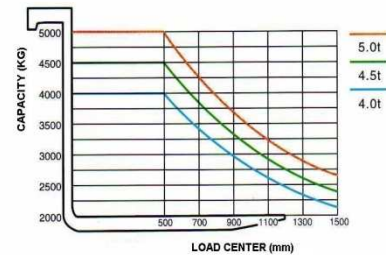

TH 40

KARGOTH

CE ISO9001

STANDARD EQUIPMENTS

Engine

Rated capacity	4000 kg with load center at 500mm
Manufacturer / type	ISUZU / A-6BG 10C-05
Energy / capacity	Diesel / 6.494 L
Rated output	68 Kw / 2000tr/mn
Rated torque	340 Nm / 1400 tr/mn
Transmission	TCM Converter

Specifications

Fuel tank	90 L
Gearbox	2 forward gears / 1 backward gear
Travel speed (no load / full load)	22/20 Km/h
Lift speed (no load / full load)	0.48/0.45 m/s
Turning radius	2790 mm
Max. gradeability	20/19%
Mast tilt angle	6/12 deg
Operational weight	6450 kg
Front tires	300-15-18PR
Rear tires	7.00-12-12PR
Front wheel clearance	1180 mm
Rear wheel clearance	1190 mm
Wheelbase	2000 mm
Overall length	3091 mm
Overall width (wheel width)	1485 mm
Overhead guard height	2290 mm
Fork size	1220 mm

TH 40

KARGOTH

CE ISO9001

DIAGRAMS

Available mast for KARGO TH40					
DOUBLE MAST	full mast	Lift height	Mast lowered height	Free lift height	Mast extended height
		VM300 : 3000mm	2380mm	150mm	3935mm
VM330 : 3300mm	2530mm	150mm	4235mm		
VM350 : 3500mm	2630mm	150mm	4435mm		
VM400 : 4000mm	2930mm	150mm	4935mm		
VM450 : 4500mm	3180mm	150mm	5435mm		
VM500 : 5000mm	3430mm	150mm	5935mm		
VM550 : 5500mm	-	-	-		
VM600 : 6000mm	-	-	-		
DOUBLE MAST	full free mast	Lift height	Mast lowered height	Free lift height	Mast extended height
		VFM300 : 3000mm	2380mm	1485mm	3940mm
TRIPLE MAST	full free mast	Lift height	Mast lowered height	Free lift height	Mast extended height
		VFHM450 : 4500mm	2441mm	1524mm	5443mm
		VFHM480 : 4800mm	2540mm	1623mm	5740mm
		VFHM500 : 5000mm	2640mm	1723mm	5940mm
		VFHM540 : 5400mm	2765mm	1848mm	6335mm
		VFHM600 : 6000mm	3005mm	2088mm	6935mm