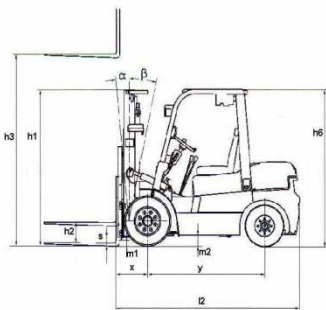

Specifications

Travel speed (no load / full load)	19/17 Km/h
Lift speed (no load / full load)	0.42/0.36m/s
Turning radius	2540 mm
Max. gradeability	15%
Mast tilt angle	6/12 deg
Operational weight	4750 kg
Front tires	28x9-15-14PR
Rear tires	6.50-10-10PR
Front wheel clearance	1000 mm
Rear wheel clearance	970 mm
Wheelbase	1700 mm
Overall length	2720 mm
Overall width (wheel width)	1225 mm
Overhead guard height	2090 mm
Fork size	1070 mm

**Performance**

Industrial engine designed and manufactured by
Easy maintenance

ISUZU

TH 35

KARGOTH

CE ISO9001 ISO14001

DIAGRAMS

Available mast for KARGO TH35					
DOUBLE MAST	full mast	Lift height	Mast lowered height	Free lift height	Mast extended height
		VM300 : 3000mm	2080mm	300mm	3690mm
VM330 : 3300mm	2230mm	300mm	3990mm		
VM350 : 3500mm	2330mm	300mm	4190mm		
VM400 : 4000mm	2630mm	300mm	4690mm		
VM450 : 4500mm	2880mm	300mm	5190mm		
VM500 : 5000mm	3130mm	300mm	5690mm		
VM550 : 5500mm	3430mm	300mm	6190mm		
VM600 : 6000mm	3680mm	300mm	6690mm		
DOUBLE MAST	full free mast	Lift height	Mast lowered height	Free lift height	Mast extended height
		VFM300 : 3000mm	2070mm	1415mm	3684mm
VFM330 : 3300mm	2220mm	1565mm	3984mm		
VFM350 : 3500mm	2320mm	1665mm	4184mm		
VFM400 : 4000mm	2620mm	1965mm	4684mm		
TRIPLEX	full free mast	Lift height	Mast lowered height	Free lift height	Mast extended height
		VFHM400 : 4000mm	2005mm	1350mm	4694mm
VFHM435 : 4350mm	2130mm	1475mm	5044mm		
VFHM450 : 4500mm	2180mm	1525mm	5192mm		
VFHM480 : 4800mm	2280mm	1625mm	5494mm		
VFHM500 : 5000mm	2380mm	1725mm	5692mm		
VFHM540 : 5400mm	2505mm	1850mm	6098mm		
VFHM600 : 6000mm	2730mm	2075mm	6694mm		

Others masts are available, contact us.

* Mast extended height + 557mm if equipped with backrest