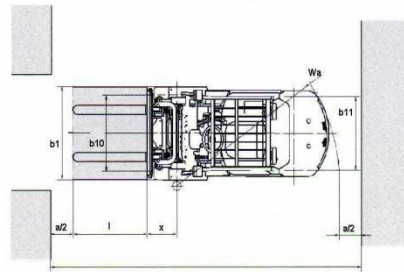

Specifications

Travel speed (no load / full load)	19/17 Km/h
Lift speed (no load / full load)	0.42/0.36m/s
Turning radius	2540 mm
Max. gradeability	15%
Mast tilt angle	6/12 deg
Operational weight	4750 kg
Front tires	28x9-15-14PR
Rear tires	6.50-10-10PR
Front wheel clearance	1000 mm
Rear wheel clearance	970 mm
Wheelbase	1700 mm
Overall length	2720 mm
Overall width (wheel width)	1225 mm
Overhead guard height	2090 mm
Fork size	1070 mm

**Performance**

Industrial engine designed and manufactured by
Easy maintenance

ISUZU

TH 35

KARGOTH

CE ISO9001 ISO14001

DIAGRAMS

Available mast for KARGO TH35					
DOUBLE MAST	full mast	Lift height	Mast lowered height	Free lift height	Mast extended height
		VM300 : 3000mm	2080mm	300mm	3690mm
VM330 : 3300mm	2230mm	300mm	3990mm		
VM350 : 3500mm	2330mm	300mm	4190mm		
VM400 : 4000mm	2630mm	300mm	4690mm		
VM450 : 4500mm	2880mm	300mm	5190mm		
VM500 : 5000mm	3130mm	300mm	5690mm		
VM550 : 5500mm	3430mm	300mm	6190mm		
VM600 : 6000mm	3680mm	300mm	6690mm		
DOUBLE MAST	full free mast	Lift height	Mast lowered height	Free lift height	Mast extended height
		VFM300 : 3000mm	2070mm	1415mm	3684mm
VFM330 : 3300mm	2220mm	1565mm	3984mm		
VFM350 : 3500mm	2320mm	1665mm	4184mm		
VFM400 : 4000mm	2620mm	1965mm	4684mm		
TRIPLEX	full free mast	Lift height	Mast lowered height	Free lift height	Mast extended height
		VFHM400 : 4000mm	2005mm	1350mm	4694mm
VFHM435 : 4350mm	2130mm	1475mm	5044mm		
VFHM450 : 4500mm	2180mm	1525mm	5192mm		
VFHM480 : 4800mm	2280mm	1625mm	5494mm		
VFHM500 : 5000mm	2380mm	1725mm	5692mm		
VFHM540 : 5400mm	2505mm	1850mm	6098mm		
VFHM600 : 6000mm	2730mm	2075mm	6694mm		

Others masts are available, contact us.

* Mast extended height + 557mm if equipped with backrest