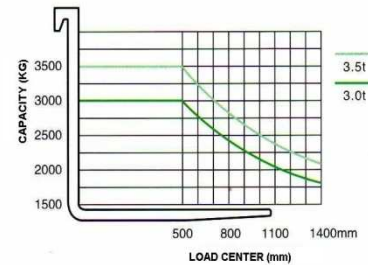

Specifications

Travel speed (no load / full load)	19/17 Km/h
Lift speed (no load / full load)	0.42/0.36m/s
Turning radius	2540 mm
Max. gradeability	15%
Mast tilt angle	6/12 deg
Operational weight	4750 kg
Front tires	28x9-15-14PR
Rear tires	6.50-10-10PR
Front wheel clearance	1000 mm
Rear wheel clearance	970 mm
Wheelbase	1700 mm
Overall length	2720 mm
Overall width (wheel width)	1225 mm
Overhead guard height	2090 mm
Fork size	1070 mm

**Performance**

Industrial engine designed and manufactured by
Easy maintenance

ISUZU

TH 35

KARGOTH

CE ISO9001 ISO14001

DIAGRAMS

Available mast for KARGO TH35					
DOUBLE MAST	full mast	Lift height	Mast lowered height	Free lift height	Mast extended height
		VM300 : 3000mm	2080mm	300mm	3690mm
VM330 : 3300mm	2230mm	300mm	3990mm		
VM350 : 3500mm	2330mm	300mm	4190mm		
VM400 : 4000mm	2630mm	300mm	4690mm		
VM450 : 4500mm	2880mm	300mm	5190mm		
VM500 : 5000mm	3130mm	300mm	5690mm		
VM550 : 5500mm	3430mm	300mm	6190mm		
VM600 : 6000mm	3680mm	300mm	6690mm		
DOUBLE MAST	full free mast	Lift height	Mast lowered height	Free lift height	Mast extended height
		VFM300 : 3000mm	2070mm	1415mm	3684mm
VFM330 : 3300mm	2220mm	1565mm	3984mm		
VFM350 : 3500mm	2320mm	1665mm	4184mm		
VFM400 : 4000mm	2620mm	1965mm	4684mm		
TRIPLEX	full free mast	Lift height	Mast lowered height	Free lift height	Mast extended height
		VFHM400 : 4000mm	2005mm	1350mm	4694mm
VFHM435 : 4350mm	2130mm	1475mm	5044mm		
VFHM450 : 4500mm	2180mm	1525mm	5192mm		
VFHM480 : 4800mm	2280mm	1625mm	5494mm		
VFHM500 : 5000mm	2380mm	1725mm	5692mm		
VFHM540 : 5400mm	2505mm	1850mm	6098mm		
VFHM600 : 6000mm	2730mm	2075mm	6694mm		