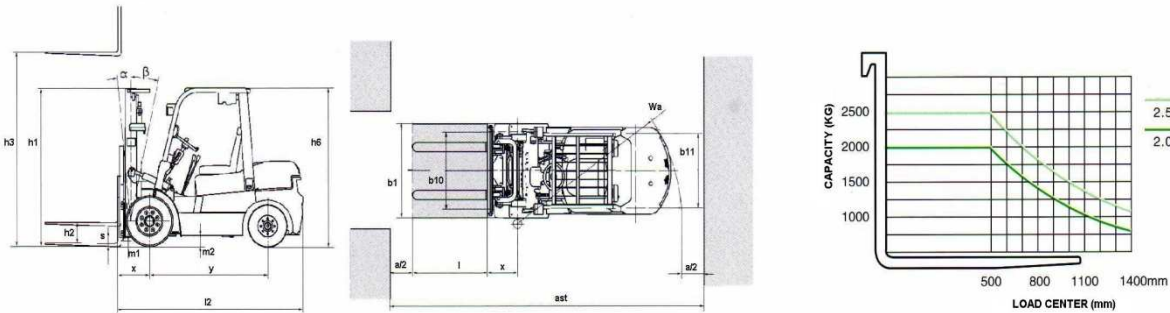

DIAGRAMS

Available mast for KARGO TH25

		Lift height	Mast lowered height	Free lift height	Mast extended height
DOUBLE MAST	full mast	VM300 : 3000mm	2022mm	330mm	3575mm
		VM330 : 3300mm	2172mm	330mm	3875mm
		VM350 : 3500mm	2272mm	330mm	4075mm
		VM400 : 4000mm	2572mm	330mm	4575mm
		VM450 : 4500mm	2822mm	330mm	5075mm
		VM500 : 5000mm	3072mm	330mm	5575mm
		VM550 : 5500mm	3372mm	330mm	6075mm
		VM600 : 6000mm	3622mm	330mm	6575mm
DOUBLE MAST	full free mast	VFM300 : 3000mm	2060mm	1515mm	3569mm
		VFM330 : 3300mm	2210mm	1665mm	3869mm
		VFM350 : 3500mm	2310mm	1765mm	4069mm
		VFM400 : 4000mm	2610mm	2065mm	4569mm
TRIPLE MAST	full free mast	VFHM400 : 4000mm	1985mm	1370mm	4579mm
		VFHM435 : 4350mm	2110mm	1496mm	4929mm
		VFHM450 : 4500mm	2160mm	1544mm	5077mm
		VFHM480 : 4800mm	2260mm	1715mm	5469mm
		VFHM500 : 5000mm	2360mm	1744mm	5577mm
		VFHM540 : 5400mm	2485mm	1874mm	5983mm
		VFHM600 : 6000mm	2710mm	2094mm	6579mm

Others masts are available, contact us.

* Mast extended height + 455mm if equipped with backrest