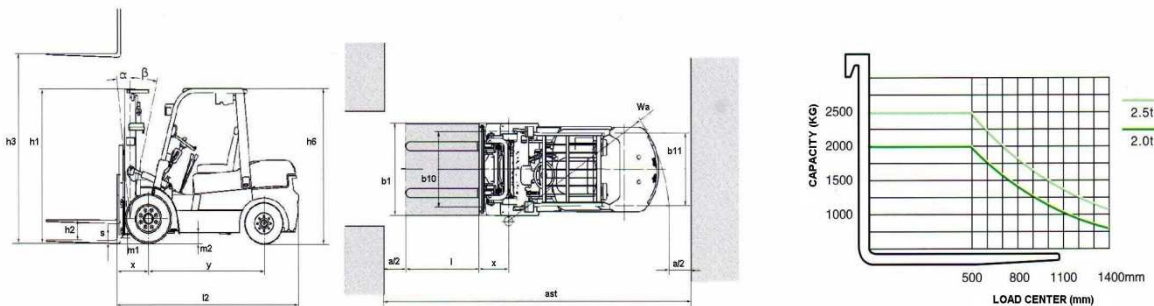

DIAGRAMS

Available mast for KARGO TH20

		Lift height	Mast lowered height	Free lift height	Mast extended height	
DOUBLE MAST	full mast	VM300 : 3000mm	2022mm	330mm	3575mm	
		VM330 : 3300mm	2172mm	330mm	3875mm	
		VM350 : 3500mm	2272mm	330mm	4075mm	
		VM400 : 4000mm	2572mm	330mm	4575mm	
		VM450 : 4500mm	2822mm	330mm	5075mm	
		VM500 : 5000mm	3072mm	330mm	5575mm	
		VM550 : 5500mm	3372mm	330mm	6075mm	
		VM600 : 6000mm	3622mm	330mm	6575mm	
		full free mast	VFM300 : 3000mm	2060mm	1515mm	3569mm
VFM330 : 3300mm	2210mm		1665mm	3869mm		
VFM350 : 3500mm	2310mm		1765mm	4069mm		
VFM400 : 4000mm	2610mm		2065mm	4569mm		
TRIPLE MAST	full free mast	VFHM400 : 4000mm	1985mm	1370mm	4579mm	
		VFHM435 : 4350mm	2110mm	1496mm	4929mm	
		VFHM450 : 4500mm	2160mm	1544mm	5077mm	
		VFHM480 : 4800mm	2260mm	1715mm	5469mm	
		VFHM500 : 5000mm	2360mm	1744mm	5577mm	
		VFHM540 : 5400mm	2485mm	1874mm	5983mm	
		VFHM600 : 6000mm	2710mm	2094mm	6579mm	

Others masts are available, contact us.

* Mast extended height + 455mm if equipped with backrest