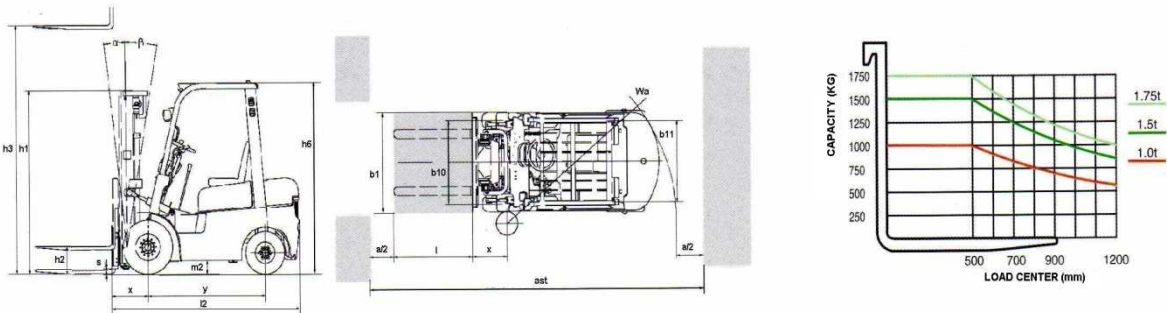

TH 18**KARGOTH**

CE ISO9001

STANDARD EQUIPMENTS**Engine**

Rated capacity	1750 kg with load center at 500mm
Manufacturer / type	ISUZU / C240PKJ
Energy / capacity	Diesel / 2,37 L
Rated output	34.5 Kw / 2500tr/mn
Rated torque	139 Nm / 1800 tr/mn
Transmission	TCM Converter

Specifications

Travel speed (no load / full load)	14.5/13.5 Km/h
Lift speed (no load / full load)	0.51/0.45 m/s
Turning radius	2000 mm
Max. gradeability	20%
Mast tilt angle	6/12 deg
Operational weight	2943 kg
Front tires	6.50-10-10PR
Rear tires	5.00-8-10PR
Front wheel clearance	890 mm
Rear wheel clearance	920 mm
Wheelbase	1400 mm
Overall length (without fork)	2270 mm
Overall width (wheel width)	1095 mm
Overhead guard height	2075 mm
Fork size	920 mm

**Performances**

Industrial engine designed and manufactured by
Easy maintenance

ISUZU

TH 18**KARGOTH**

CE ISO9001

DIAGRAMS

Available mast for KARGO TH18

		Lift height	Mast lowered height	Free lift height	Mast extended height
DOUBLE MAST	full mast	VM300 : 3000mm	1996mm	164mm	3545mm
		VM330 : 3300mm	2146mm	164mm	3845mm
		VM350 : 3500mm	2246mm	164mm	4045mm
		VM400 : 4000mm	2546mm	164mm	4545mm
		VM450 : 4500mm	2796mm	164mm	5045mm
		VM500 : 5000mm	3046mm	164mm	5545mm
		VM550 : 5500mm	3346mm	164mm	6045mm
		VM600 : 6000mm	3596mm	164mm	6545mm
DOUBLE MAST	full free mast	Lift height	Mast lowered height	Free lift height	Mast extended height
		VFM300 : 3000mm	1996mm	1481mm	3555mm
		VFM330 : 3300mm	2146mm	1631mm	3855mm
		VFM350 : 3500mm	2246mm	1731mm	4055mm
TRIPLE MAST	full free mast	Lift height	Mast lowered height	Free lift height	Mast extended height
		VFHM400 : 4000mm	1930mm	1415mm	4545mm
		VFHM435 : 4350mm	2055mm	1540mm	4895mm
		VFHM450 : 4500mm	2105mm	1590mm	5045mm
		VFHM480 : 4800mm	2205mm	1690mm	5345mm
		VFHM500 : 5000mm	2305mm	1790mm	5545mm
		VFHM540 : 5400mm	2430mm	1915mm	5945mm
		VFHM600 : 6000mm	2655mm	2140mm	6545mm