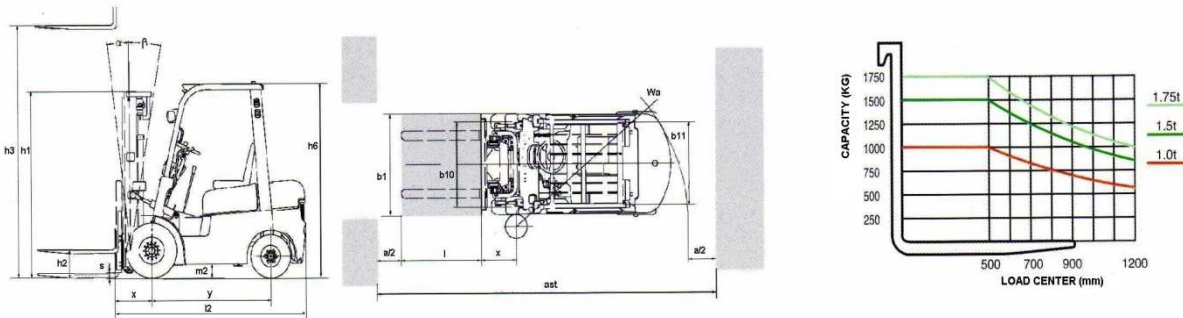

DIAGRAMS

Available mast for KARGO TH15

		Lift height	Mast lowered height	Free lift height	Mast extended height
DOUBLE MAST	full mast	VM300 : 3000mm	1996mm	164mm	3545mm
		VM330 : 3300mm	2146mm	164mm	3845mm
		VM350 : 3500mm	2246mm	164mm	4045mm
		VM400 : 4000mm	2546mm	164mm	4545mm
		VM450 : 4500mm	2796mm	164mm	5045mm
		VM500 : 5000mm	3046mm	164mm	5545mm
		VM550 : 5500mm	3346mm	164mm	6045mm
		VM600 : 6000mm	3596mm	164mm	6545mm
DOUBLE MAST	full free mast	VFM300 : 3000mm	1996mm	1481mm	3555mm
		VFM330 : 3300mm	2146mm	1631mm	3855mm
		VFM350 : 3500mm	2246mm	1731mm	4055mm
		VFM400 : 4000mm	2546mm	2031mm	4555mm
TRIPLE MAST	full free mast	VFHM400 : 4000mm	1930mm	1415mm	4545mm
		VFHM435 : 4350mm	2055mm	1540mm	4895mm
		VFHM450 : 4500mm	2105mm	1590mm	5045mm
		VFHM480 : 4800mm	2205mm	1690mm	5345mm
		VFHM500 : 5000mm	2305mm	1790mm	5545mm
		VFHM540 : 5400mm	2430mm	1915mm	5945mm
		VFHM600 : 6000mm	2655mm	2140mm	6545mm

Others masts are available, contact us.

* Mast extended height + 485mm if equiped with backrest