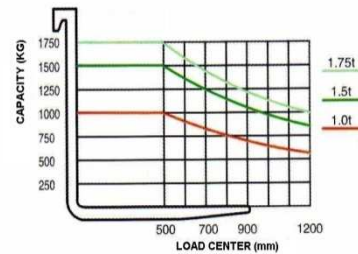

Specifications

Travel speed (no load / full load)	14.5/13.5 Km/h
Lift speed (no load / full load)	0.51/0.45 m/s
Turning radius	1890 mm
Max. gradeability	20%
Mast tilt angle	6/12 deg
Operational weight	2340 kg
Front tires	6.50-10-10PR
Rear tires	5.00-8-8PR
Front wheel clearance	890 mm
Rear wheel clearance	920 mm
Wheelbase	1400 mm
Overall length (without fork)	2180 mm
Overall width (wheel width)	1095 mm
Overhead guard height	2075 mm
Fork size	920 mm

**Performance**

Industrial engine designed and manufactured by
Easy maintenance

ISUZU

TH 10

KARGOTH

CE ISO9001

DIAGRAMS

<i>Available mast for KARGO TH10</i>					
DOUBLE MAST	full mast	Lift height	Mast lowered height	Free lift height	Mast extended height
		VM300 : 3000mm	1996mm	164mm	3545mm
VM330 : 3300mm	2146mm	164mm	3845mm		
VM350 : 3500mm	2246mm	164mm	4045mm		
VM400 : 4000mm	2546mm	164mm	4545mm		
VM450 : 4500mm	2796mm	164mm	5045mm		
VM500 : 5000mm	3046mm	164mm	5545mm		
VM550 : 5500mm	3346mm	164mm	6045mm		
VM600 : 6000mm	3596mm	164mm	6545mm		
DOUBLE MAST	full free mast	Lift height	Mast lowered height	Free lift height	Mast extended height
		VFM300 : 3000mm	1996mm	1481mm	3555mm
VFM330 : 3300mm	2146mm	1631mm	3855mm		
VFM350 : 3500mm	2246mm	1731mm	4055mm		
VFM400 : 4000mm	2546mm	2031mm	4555mm		
TRIPLE MAST	full free mast	Lift height	Mast lowered height	Free lift height	Mast extended height
		VFHM400 : 4000mm	1930mm	1415mm	4545mm
VFHM435 : 4350mm	2055mm	1540mm	4895mm		
VFHM450 : 4500mm	2105mm	1590mm	5045mm		
VFHM480 : 4800mm	2205mm	1690mm	5345mm		
VFHM500 : 5000mm	2305mm	1790mm	5545mm		
VFHM540 : 5400mm	2430mm	1915mm	5945mm		
VFHM600 : 6000mm	2655mm	2140mm	6545mm		