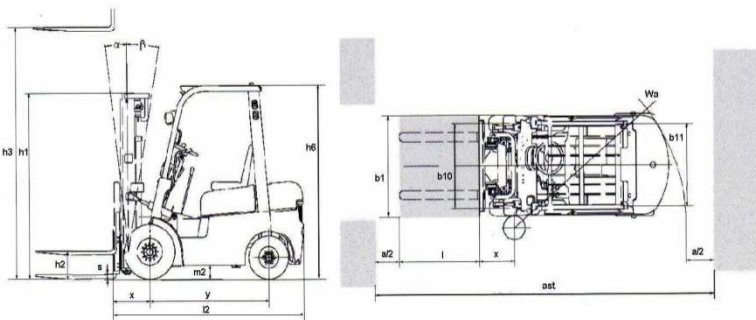

Specifications

Travel speed (no load / full load)	14.5/13.5 Km/h
Lift speed (no load / full load)	0.51/0.45 m/s
Turning radius	1890 mm
Max. gradeability	20%
Mast tilt angle	6/12 deg
Operational weight	2340 kg
Front tires	6.50-10-10PR
Rear tires	5.00-8-8PR
Front wheel clearance	890 mm
Rear wheel clearance	920 mm
Wheelbase	1400 mm
Overall length (without fork)	2180 mm
Overall width (wheel width)	1095 mm
Overhead guard height	2075 mm
Fork size	920 mm

**Performance**

Industrial engine designed and manufactured by
Easy maintenance

ISUZU

TH 10

KARGOTH

CE ISO9001

DIAGRAMS

<i>Available mast for KARGO TH10</i>					
DOUBLE MAST	full mast	Lift height	Mast lowered height	Free lift height	Mast extended height
		VM300 : 3000mm	1996mm	164mm	3545mm
VM330 : 3300mm	2146mm	164mm	3845mm		
VM350 : 3500mm	2246mm	164mm	4045mm		
VM400 : 4000mm	2546mm	164mm	4545mm		
VM450 : 4500mm	2796mm	164mm	5045mm		
VM500 : 5000mm	3046mm	164mm	5545mm		
VM550 : 5500mm	3346mm	164mm	6045mm		
VM600 : 6000mm	3596mm	164mm	6545mm		
DOUBLE MAST	full free mast	Lift height	Mast lowered height	Free lift height	Mast extended height
		VFM300 : 3000mm	1996mm	1481mm	3555mm
VFM330 : 3300mm	2146mm	1631mm	3855mm		
VFM350 : 3500mm	2246mm	1731mm	4055mm		
VFM400 : 4000mm	2546mm	2031mm	4555mm		
TRIPLE MAST	full free mast	Lift height	Mast lowered height	Free lift height	Mast extended height
		VFHM400 : 4000mm	1930mm	1415mm	4545mm
VFHM435 : 4350mm	2055mm	1540mm	4895mm		
VFHM450 : 4500mm	2105mm	1590mm	5045mm		
VFHM480 : 4800mm	2205mm	1690mm	5345mm		
VFHM500 : 5000mm	2305mm	1790mm	5545mm		
VFHM540 : 5400mm	2430mm	1915mm	5945mm		
VFHM600 : 6000mm	2655mm	2140mm	6545mm		

Others masts are available, contact us.

* Mast extended height + 485mm if equipped with backrest