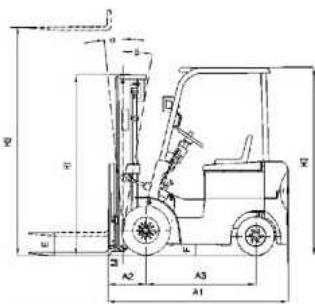

ION 425

KARGO^{ION}

CE ISO9001

STANDARD EQUIPEMENTS

Specifications

Rated capacity	2500 kg with load center at 500mm
Travel speed (no load / full load)	11/10 Km/h
Lift speed (no load / full load)	0.35/0.235 m/s
Turning radius	2100 mm
Max. gradeability	10%
Mast tilt angle	6/12 deg
Operational weight	4400 kg
Front tires	7.00-12-12PR
Rear tires	18X7-8-14PR
Front wheel clearance	960 mm
Rear wheel clearance	950 mm
Wheelbase	1500 mm
A1 Overall length	2412 mm
B1 Overall width	1150 mm
H2 Overhead guard height	2150 mm

ION 425

KARGO ION®

CE ISO9001

DIAGRAMS

Available mast for KARGO ION425					
	Lift height	Mast lowered height	Free lift height	Mast extended height	
DOUBLE MAST	full mast	VM300 : mât 3000mm	2022mm	330mm	3575mm
		VM330 : mât 3300mm	2172mm	330mm	3875mm
		VM350 : mât 3500mm	2272mm	330mm	4075mm
		VM370 : mât 3700mm	2372mm	330mm	4275mm
		VM400 : mât 4000mm	2572mm	330mm	4575mm
		VM425 : mât 4250mm	2697mm	330mm	4825mm
		VM450 : mât 4500mm	2822mm	330mm	5075mm
		VM475 : mât 4750mm	2947mm	330mm	5325mm
		VM500 : mât 5000mm	3072mm	330mm	5575mm
		VM550 : mât 5500mm	3372mm	330mm	6075mm
VM600 : mât 6000mm	3622mm	330mm	6575mm		
DOUBLE MAST	full free mast	VFM300 : mât 3000mm	2060mm	1515mm	3569mm
		VFM330 : mât 3300mm	2210mm	1665mm	3869mm
		VFM350 : mât 3500mm	2310mm	1765mm	4069mm
		VFM370 : mât 3700mm	2410mm	1865mm	4269mm
		VFM400 : mât 4000mm	2610mm	2065mm	4569mm
		VFM425 : mât 4250mm	2735mm	2190mm	4819mm
		VFM450 : mât 4500mm	2860mm	2315mm	5069mm
		VFM475 : mât 4750mm	2985mm	2440mm	5319mm
		VFM500 : mât 5000mm	3110mm	2565mm	5569mm
		VFM550 : mât 5500mm	3410mm	2865mm	6069mm
VFM600 : mât 6000mm	3660mm	3115mm	6569mm		
TRIPLE MAST	full free mast	VFHM360 : mât 3600mm	1860mm		
		VFHM400 : mât 4000mm	1985mm		
		VFHM435 : mât 4350mm	2110mm		
		VFHM450 : mât 4500mm	2160mm		
		VFHM480 : mât 4800mm	2260mm		
		VFHM500 : mât 5000mm	2360mm		
		VFHM540 : mât 5400mm	2485mm		
		VFHM600 : mât 6000mm	2710mm		