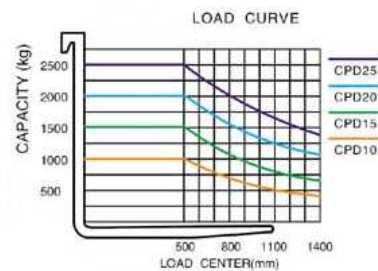

ION 425

KARGO^{ION}

CE ISO9001

STANDARD EQUIPEMENTS

Specifications

Rated capacity	2500 kg with load center at 500mm
Travel speed (no load / full load)	11/10 Km/h
Lift speed (no load / full load)	0.35/0.235 m/s
Turning radius	2100 mm
Max. gradeability	10%
Mast tilt angle	6/12 deg
Operational weight	4400 kg
Front tires	7.00-12-12PR
Rear tires	18X7-8-14PR
Front wheel clearance	960 mm
Rear wheel clearance	950 mm
Wheelbase	1500 mm
A1 Overall length	2412 mm
B1 Overall width	1150 mm
H2 Overhead guard height	2150 mm

ION 425

KARGO ION®

CE ISO9001

DIAGRAMS

Available mast for KARGO ION425					
	Lift height	Mast lowered height	Free lift height	Mast extended height	
DOUBLE MAST	full mast	VM300 : mât 3000mm	2022mm	330mm	3575mm
		VM330 : mât 3300mm	2172mm	330mm	3875mm
		VM350 : mât 3500mm	2272mm	330mm	4075mm
		VM370 : mât 3700mm	2372mm	330mm	4275mm
		VM400 : mât 4000mm	2572mm	330mm	4575mm
		VM425 : mât 4250mm	2697mm	330mm	4825mm
		VM450 : mât 4500mm	2822mm	330mm	5075mm
		VM475 : mât 4750mm	2947mm	330mm	5325mm
		VM500 : mât 5000mm	3072mm	330mm	5575mm
		VM550 : mât 5500mm	3372mm	330mm	6075mm
VM600 : mât 6000mm	3622mm	330mm	6575mm		
DOUBLE MAST	full free mast	VFM300 : mât 3000mm	2060mm	1515mm	3569mm
		VFM330 : mât 3300mm	2210mm	1665mm	3869mm
		VFM350 : mât 3500mm	2310mm	1765mm	4069mm
		VFM370 : mât 3700mm	2410mm	1865mm	4269mm
		VFM400 : mât 4000mm	2610mm	2065mm	4569mm
		VFM425 : mât 4250mm	2735mm	2190mm	4819mm
		VFM450 : mât 4500mm	2860mm	2315mm	5069mm
		VFM475 : mât 4750mm	2985mm	2440mm	5319mm
		VFM500 : mât 5000mm	3110mm	2565mm	5569mm
		VFM550 : mât 5500mm	3410mm	2865mm	6069mm
VFM600 : mât 6000mm	3660mm	3115mm	6569mm		
TRIPLE MAST	full free mast	VFHM360 : mât 3600mm	1860mm		
		VFHM400 : mât 4000mm	1985mm		
		VFHM435 : mât 4350mm	2110mm		
		VFHM450 : mât 4500mm	2160mm		
		VFHM480 : mât 4800mm	2260mm		
		VFHM500 : mât 5000mm	2360mm		
		VFHM540 : mât 5400mm	2485mm		
		VFHM600 : mât 6000mm	2710mm		