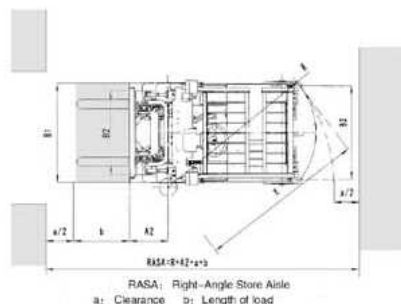

ION 425

KARGO^{ION}

CE ISO9001

STANDARD EQUIPEMENTS

Specifications

Rated capacity	2500 kg with load center at 500mm
Travel speed (no load / full load)	11/10 Km/h
Lift speed (no load / full load)	0.35/0.235 m/s
Turning radius	2100 mm
Max. gradeability	10%
Mast tilt angle	6/12 deg
Operational weight	4400 kg
Front tires	7.00-12-12PR
Rear tires	18X7-8-14PR
Front wheel clearance	960 mm
Rear wheel clearance	950 mm
Wheelbase	1500 mm
A1 Overall length	2412 mm
B1 Overall width	1150 mm
H2 Overhead guard height	2150 mm

ION 425

KARGO ION®

CE ISO9001

DIAGRAMS

Available mast for KARGO ION425					
	Lift height	Mast lowered height	Free lift height	Mast extended height	
DOUBLE MAST	full mast	VM300 : mât 3000mm	2022mm	330mm	3575mm
		VM330 : mât 3300mm	2172mm	330mm	3875mm
		VM350 : mât 3500mm	2272mm	330mm	4075mm
		VM370 : mât 3700mm	2372mm	330mm	4275mm
		VM400 : mât 4000mm	2572mm	330mm	4575mm
		VM425 : mât 4250mm	2697mm	330mm	4825mm
		VM450 : mât 4500mm	2822mm	330mm	5075mm
		VM475 : mât 4750mm	2947mm	330mm	5325mm
		VM500 : mât 5000mm	3072mm	330mm	5575mm
		VM550 : mât 5500mm	3372mm	330mm	6075mm
VM600 : mât 6000mm	3622mm	330mm	6575mm		
DOUBLE MAST	full free mast	VFM300 : mât 3000mm	2060mm	1515mm	3569mm
		VFM330 : mât 3300mm	2210mm	1665mm	3869mm
		VFM350 : mât 3500mm	2310mm	1765mm	4069mm
		VFM370 : mât 3700mm	2410mm	1865mm	4269mm
		VFM400 : mât 4000mm	2610mm	2065mm	4569mm
		VFM425 : mât 4250mm	2735mm	2190mm	4819mm
		VFM450 : mât 4500mm	2860mm	2315mm	5069mm
		VFM475 : mât 4750mm	2985mm	2440mm	5319mm
		VFM500 : mât 5000mm	3110mm	2565mm	5569mm
		VFM550 : mât 5500mm	3410mm	2865mm	6069mm
VFM600 : mât 6000mm	3660mm	3115mm	6569mm		
TRIPLE MAST	full free mast	VFHM360 : mât 3600mm	1860mm		
		VFHM400 : mât 4000mm	1985mm		
		VFHM435 : mât 4350mm	2110mm		
		VFHM450 : mât 4500mm	2160mm		
		VFHM480 : mât 4800mm	2260mm		
		VFHM500 : mât 5000mm	2360mm		
		VFHM540 : mât 5400mm	2485mm		
		VFHM600 : mât 6000mm	2710mm		