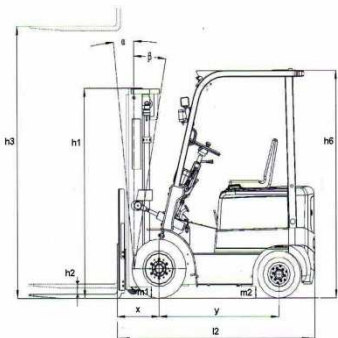

ION 410

KARGO ION®

CE ISO9001

DIAGRAMS

Available mast for KARGO ION410

		Lift height	Mast lowered height	Free lift height	Mast extended height	
DOUBLE MAST	full mast	VM300 : mât 3000mm	1996mm	164mm	3545mm	
		VM330 : mât 3300mm	2146mm	164mm	3845mm	
		VM350 : mât 3500mm	2246mm	164mm	4045mm	
		VM370 : mât 3700mm	2346mm	164mm	4245mm	
		VM400 : mât 4000mm	2546mm	164mm	4545mm	
		VM425 : mât 4250mm	2671mm	164mm	4795mm	
		VM450 : mât 4500mm	2796mm	164mm	5045mm	
		VM475 : mât 4750mm	2921mm	164mm	5295mm	
		VM500 : mât 5000mm	3046mm	164mm	5545mm	
		VM550 : mât 5500mm	3346mm	164mm	6045mm	
		VM600 : mât 6000mm	3596mm	164mm	6545mm	
DOUBLE MAST	full free mast	VFM300 : mât 3000mm	1996mm	1481mm	3555mm	
		VFM330 : mât 3300mm	2146mm	1631mm	3855mm	
		VFM350 : mât 3500mm	2246mm	1731mm	4055mm	
		VFM370 : mât 3700mm	2346mm	1831mm	4255mm	
		VFM400 : mât 4000mm	2546mm	2031mm	4555mm	
		VFM425 : mât 4250mm	2671mm	2156mm	4805mm	
		VFM450 : mât 4500mm	2796mm	2281mm	5055mm	
		VFM475 : mât 4750mm	2921mm	2406mm	5295mm	
		VFM500 : mât 5000mm	3046mm	2531mm	5545mm	
		VFM550 : mât 5500mm	3346mm	2831mm	6045mm	
		VFM600 : mât 6000mm	3596mm	3081mm	6555mm	
TRIPLE MAST	full free mast	VFHM360 : mât 3600mm	1805mm	1290mm	4145mm	
		VFHM400 : mât 4000mm	1930mm	1415mm	4545mm	
		VFHM435 : mât 4350mm	2055mm	1540mm	4895mm	
		VFHM450 : mât 4500mm	2105mm	1590mm	5045mm	
		VFHM470 : mât 4700mm	2175mm	1660mm	5245mm	
		VFHM480 : mât 4800mm	2205mm	1690mm	5345mm	
		VFHM500 : mât 5000mm	2305mm	1790mm	5545mm	
		VFHM540 : mât 5400mm	2430mm	1915mm	5945mm	
		VFHM600 : mât 6000mm	2655mm	2140mm	6545mm	

Others masts are available, contact us.

* Mast extended height + 485mm if equipped with backrest