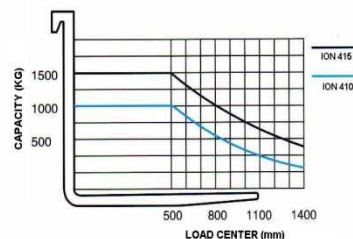

ION 410

KARGO ION®

CE ISO9001

DIAGRAMS

Available mast for KARGO ION410

		Lift height	Mast lowered height	Free lift height	Mast extended height	
DOUBLE MAST	full mast	VM300 : mât 3000mm	1996mm	164mm	3545mm	
		VM330 : mât 3300mm	2146mm	164mm	3845mm	
		VM350 : mât 3500mm	2246mm	164mm	4045mm	
		VM370 : mât 3700mm	2346mm	164mm	4245mm	
		VM400 : mât 4000mm	2546mm	164mm	4545mm	
		VM425 : mât 4250mm	2671mm	164mm	4795mm	
		VM450 : mât 4500mm	2796mm	164mm	5045mm	
		VM475 : mât 4750mm	2921mm	164mm	5295mm	
		VM500 : mât 5000mm	3046mm	164mm	5545mm	
		VM550 : mât 5500mm	3346mm	164mm	6045mm	
		VM600 : mât 6000mm	3596mm	164mm	6545mm	
DOUBLE MAST	full free mast	VFM300 : mât 3000mm	1996mm	1481mm	3555mm	
		VFM330 : mât 3300mm	2146mm	1631mm	3855mm	
		VFM350 : mât 3500mm	2246mm	1731mm	4055mm	
		VFM370 : mât 3700mm	2346mm	1831mm	4255mm	
		VFM400 : mât 4000mm	2546mm	2031mm	4555mm	
		VFM425 : mât 4250mm	2671mm	2156mm	4805mm	
		VFM450 : mât 4500mm	2796mm	2281mm	5055mm	
		VFM475 : mât 4750mm	2921mm	2406mm	5295mm	
		VFM500 : mât 5000mm	3046mm	2531mm	5545mm	
		VFM550 : mât 5500mm	3346mm	2831mm	6045mm	
		VFM600 : mât 6000mm	3596mm	3081mm	6555mm	
TRIPLE MAST	full free mast	VFHM360 : mât 3600mm	1805mm	1290mm	4145mm	
		VFHM400 : mât 4000mm	1930mm	1415mm	4545mm	
		VFHM435 : mât 4350mm	2055mm	1540mm	4895mm	
		VFHM450 : mât 4500mm	2105mm	1590mm	5045mm	
		VFHM470 : mât 4700mm	2175mm	1660mm	5245mm	
		VFHM480 : mât 4800mm	2205mm	1690mm	5345mm	
		VFHM500 : mât 5000mm	2305mm	1790mm	5545mm	
		VFHM540 : mât 5400mm	2430mm	1915mm	5945mm	
		VFHM600 : mât 6000mm	2655mm	2140mm	6545mm	

Others masts are available, contact us.

* Mast extended height + 485mm if equipped with backrest