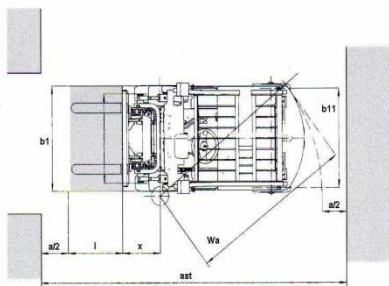

ION 410

KARGO ION®

CE ISO9001

DIAGRAMS

Available mast for KARGO ION410

		Lift height	Mast lowered height	Free lift height	Mast extended height	
DOUBLE MAST	full mast	VM300 : mât 3000mm	1996mm	164mm	3545mm	
		VM330 : mât 3300mm	2146mm	164mm	3845mm	
		VM350 : mât 3500mm	2246mm	164mm	4045mm	
		VM370 : mât 3700mm	2346mm	164mm	4245mm	
		VM400 : mât 4000mm	2546mm	164mm	4545mm	
		VM425 : mât 4250mm	2671mm	164mm	4795mm	
		VM450 : mât 4500mm	2796mm	164mm	5045mm	
		VM475 : mât 4750mm	2921mm	164mm	5295mm	
		VM500 : mât 5000mm	3046mm	164mm	5545mm	
		VM550 : mât 5500mm	3346mm	164mm	6045mm	
		VM600 : mât 6000mm	3596mm	164mm	6545mm	
DOUBLE MAST	full free mast	VFM300 : mât 3000mm	1996mm	1481mm	3555mm	
		VFM330 : mât 3300mm	2146mm	1631mm	3855mm	
		VFM350 : mât 3500mm	2246mm	1731mm	4055mm	
		VFM370 : mât 3700mm	2346mm	1831mm	4255mm	
		VFM400 : mât 4000mm	2546mm	2031mm	4555mm	
		VFM425 : mât 4250mm	2671mm	2156mm	4805mm	
		VFM450 : mât 4500mm	2796mm	2281mm	5055mm	
		VFM475 : mât 4750mm	2921mm	2406mm	5295mm	
		VFM500 : mât 5000mm	3046mm	2531mm	5545mm	
		VFM550 : mât 5500mm	3346mm	2831mm	6045mm	
		VFM600 : mât 6000mm	3596mm	3081mm	6555mm	
TRIPLE MAST	full free mast	VFHM360 : mât 3600mm	1805mm	1290mm	4145mm	
		VFHM400 : mât 4000mm	1930mm	1415mm	4545mm	
		VFHM435 : mât 4350mm	2055mm	1540mm	4895mm	
		VFHM450 : mât 4500mm	2105mm	1590mm	5045mm	
		VFHM470 : mât 4700mm	2175mm	1660mm	5245mm	
		VFHM480 : mât 4800mm	2205mm	1690mm	5345mm	
		VFHM500 : mât 5000mm	2305mm	1790mm	5545mm	
		VFHM540 : mât 5400mm	2430mm	1915mm	5945mm	
		VFHM600 : mât 6000mm	2655mm	2140mm	6545mm	

Others masts are available, contact us.

* Mast extended height + 485mm if equipped with backrest