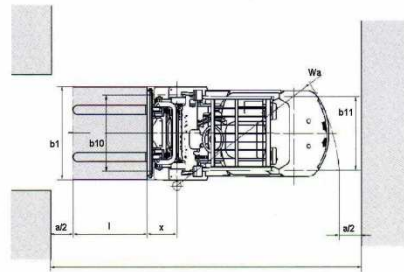

**Specifications**

Travel speed (no load / full load)	19/18 Km/h
Lift speed (no load / full load)	0.42/0.36m/s
Turning radius	2540 mm
Max. gradeability	15%
Operational weight	4750 kg
Front tires	28x9-15-14PR
Rear tires	6.50-10-10PR
Front wheel clearance	1000 mm
Rear wheel clearance	970 mm
Wheelbase	1700 mm
Overall length	2720 mm
Overall width	1225 mm
Overhead guard height	2090 mm
Fork size	1070 mm

**Performance**

Industrial engine designed and manufactured by <b>MITSUBISHI</b>
Easy maintenance

**GH 35****KARGO<sup>GH</sup>**

CE ISO9001 ISO14001

**DIAGRAMS****Mât disponible sur KARGO GH35**

		Lift height	Mast lowered height	Free lift height	Mast extended height
<b>DOUBLE MAST</b>	full mast	VM300 : 3000mm	2080mm	300mm	3690mm
		VM330 : 3300mm	2230mm	300mm	3990mm
		VM350 : 3500mm	2330mm	300mm	4190mm
		VM400 : 4000mm	2630mm	300mm	4690mm
		VM450 : 4500mm	2880mm	300mm	5190mm
		VM500 : 5000mm	3130mm	300mm	5690mm
		VM550 : 5500mm	3430mm	300mm	6190mm
		VM600 : 6000mm	3680mm	300mm	6690mm
full free mast	VFM300 : 3000mm	2070mm	1415mm	3684mm	
	VFM330 : 3300mm	2220mm	1565mm	3984mm	
	VFM350 : 3500mm	2320mm	1665mm	4184mm	
	VFM400 : 4000mm	2620mm	1965mm	4684mm	
<b>TRIPLE MAST</b>	full free mast	VFHM400 : 4000mm	2005mm	1350mm	4694mm
		VFHM435 : 4350mm	2130mm	1475mm	5044mm
		VFHM450 : 4500mm	2180mm	1525mm	5192mm
		VFHM480 : 4800mm	2280mm	1625mm	5494mm
		VFHM500 : 5000mm	2380mm	1725mm	5692mm
		VFHM540 : 5400mm	2505mm	1850mm	6098mm
		VFHM600 : 6000mm	2730mm	2075mm	6694mm

\* Mast extended height + 557mm if equipped with backrest

Others masts are available, contact us.