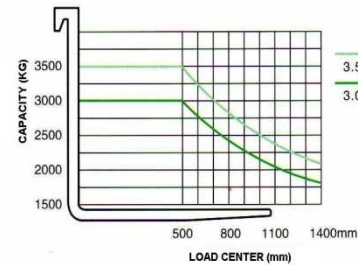

**Specifications**

Travel speed (no load / full load)	19/18 Km/h
Lift speed (no load / full load)	0.42/0.36m/s
Turning radius	2540 mm
Max. gradeability	15%
Operational weight	4750 kg
Front tires	28x9-15-14PR
Rear tires	6.50-10-10PR
Front wheel clearance	1000 mm
Rear wheel clearance	970 mm
Wheelbase	1700 mm
Overall length	2720 mm
Overall width	1225 mm
Overhead guard height	2090 mm
Fork size	1070 mm

**Performance**

Industrial engine designed and manufactured by <b>MITSUBISHI</b>
Easy maintenance

**GH 35****KARGO<sup>GH</sup>**

CE ISO9001 ISO14001

**DIAGRAMS****Mât disponible sur KARGO GH35**

		Lift height	Mast lowered height	Free lift height	Mast extended height
<b>DOUBLE MAST</b>	full mast	VM300 : 3000mm	2080mm	300mm	3690mm
		VM330 : 3300mm	2230mm	300mm	3990mm
		VM350 : 3500mm	2330mm	300mm	4190mm
		VM400 : 4000mm	2630mm	300mm	4690mm
		VM450 : 4500mm	2880mm	300mm	5190mm
		VM500 : 5000mm	3130mm	300mm	5690mm
		VM550 : 5500mm	3430mm	300mm	6190mm
		VM600 : 6000mm	3680mm	300mm	6690mm
full free mast	VFM300 : 3000mm	2070mm	1415mm	3684mm	
	VFM330 : 3300mm	2220mm	1565mm	3984mm	
	VFM350 : 3500mm	2320mm	1665mm	4184mm	
	VFM400 : 4000mm	2620mm	1965mm	4684mm	
<b>TRIPLE MAST</b>	full free mast	VFHM400 : 4000mm	2005mm	1350mm	4694mm
		VFHM435 : 4350mm	2130mm	1475mm	5044mm
		VFHM450 : 4500mm	2180mm	1525mm	5192mm
		VFHM480 : 4800mm	2280mm	1625mm	5494mm
		VFHM500 : 5000mm	2380mm	1725mm	5692mm
		VFHM540 : 5400mm	2505mm	1850mm	6098mm
		VFHM600 : 6000mm	2730mm	2075mm	6694mm