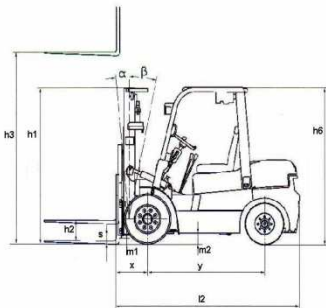

**Specifications**

Travel speed (no load / full load)	19/18 Km/h
Lift speed (no load / full load)	0.42/0.36m/s
Turning radius	2540 mm
Max. gradeability	15%
Operational weight	4750 kg
Front tires	28x9-15-14PR
Rear tires	6.50-10-10PR
Front wheel clearance	1000 mm
Rear wheel clearance	970 mm
Wheelbase	1700 mm
Overall length	2720 mm
Overall width	1225 mm
Overhead guard height	2090 mm
Fork size	1070 mm

**Driving station**

Hydrostatic power steering
Ergonomical levers
Numerical hourmeter
Engine oil pressure warning light
Alternator charge warning light
Tilt steering column
Kargo suspension seat with back rest adjustment and seat belt
Amenity tray
Handbrake
Rear lighting
2 front working lamps
Engine hood assisted opening
Easy access handle to the driving station
Double filtration

**Performance**

Industrial engine designed and manufactured by <b>MITSUBISHI</b>
Easy maintenance

**GH 35****KARGO<sup>GH</sup>**

CE ISO9001 ISO14001

**DIAGRAMS****Mât disponible sur KARGO GH35**

		Lift height	Mast lowered height	Free lift height	Mast extended height
<b>DOUBLE MAST</b>	full mast	VM300 : 3000mm	2080mm	300mm	3690mm
		VM330 : 3300mm	2230mm	300mm	3990mm
		VM350 : 3500mm	2330mm	300mm	4190mm
		VM400 : 4000mm	2630mm	300mm	4690mm
		VM450 : 4500mm	2880mm	300mm	5190mm
		VM500 : 5000mm	3130mm	300mm	5690mm
		VM550 : 5500mm	3430mm	300mm	6190mm
		VM600 : 6000mm	3680mm	300mm	6690mm
full free mast	VFM300 : 3000mm	2070mm	1415mm	3684mm	
	VFM330 : 3300mm	2220mm	1565mm	3984mm	
	VFM350 : 3500mm	2320mm	1665mm	4184mm	
	VFM400 : 4000mm	2620mm	1965mm	4684mm	
<b>TRIPLE MAST</b>	full free mast	VFHM400 : 4000mm	2005mm	1350mm	4694mm
		VFHM435 : 4350mm	2130mm	1475mm	5044mm
		VFHM450 : 4500mm	2180mm	1525mm	5192mm
		VFHM480 : 4800mm	2280mm	1625mm	5494mm
		VFHM500 : 5000mm	2380mm	1725mm	5692mm
		VFHM540 : 5400mm	2505mm	1850mm	6098mm
		VFHM600 : 6000mm	2730mm	2075mm	6694mm