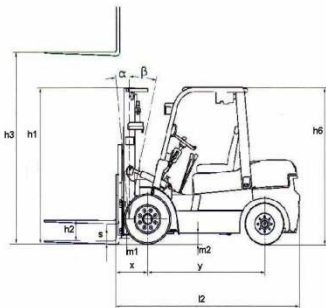

**Specifications**

Travel speed (no load / full load)	19/18 Km/h
Lift speed (no load / full load)	0.46/0.40m/s
Turning radius	2460 mm
Max. gradeability	18%
Operational weight	4380 kg
Front tires	28x9-15-14PR
Rear tires	6.50-10-10PR
Front wheel clearance	1000 mm
Rear wheel clearance	970 mm
Wheelbase	1700 mm
Overall length	2720 mm
Overall width	1225 mm
Overhead guard height	2090 mm
Fork size	1070 mm

**Driving station**

Hydrostatic power steering
Ergonomical levers
Numerical hourmeter
Engine oil pressure warning light
Alternator charge warning light
Tilt steering column
Kargo suspension seat with back rest adjustment and seat belt
Amenity tray
Handbrake
Rear lighting
2 front working lamps
Engine hood assisted opening
Easy access handle to the driving station
Double filtration

**Performance**

Industrial engine designed and manufactured by <b>MITSUBISHI</b>
Easy maintenance

**GH 30****KARGO<sup>GH</sup>**

CE ISO9001 ISO14001

**DIAGRAMS**

*Available mast for KARGO GH30*

		Lift height	Mast lowered height	Free lift height	Mast extended height
<b>DOUBLE MAST</b>	full mast	VM300 : 3000mm	2080mm	300mm	3690mm
		VM330 : 3300mm	2230mm	300mm	3990mm
		VM350 : 3500mm	2330mm	300mm	4190mm
		VM400 : 4000mm	2630mm	300mm	4690mm
		VM450 : 4500mm	2880mm	300mm	5190mm
		VM500 : 5000mm	3130mm	300mm	5690mm
		VM550 : 5500mm	3430mm	300mm	6190mm
		VM600 : 6000mm	3680mm	300mm	6690mm
<b>DOUBLE MAST</b>	full free mast	VFM300 : 3000mm	2070mm	1415mm	3684mm
		VFM330 : 3300mm	2220mm	1565mm	3984mm
		VFM350 : 3500mm	2320mm	1665mm	4184mm
		VFM400 : 4000mm	2620mm	1965mm	4684mm
<b>TRIPLE MAST</b>	full free mast	VFHM400 : 4000mm	2005mm	1350mm	4694mm
		VFHM435 : 4350mm	2130mm	1475mm	5044mm
		VFHM450 : 4500mm	2180mm	1525mm	5192mm
		VFHM480 : 4800mm	2280mm	1625mm	5494mm
		VFHM500 : 5000mm	2380mm	1725mm	5692mm
		VFHM540 : 5400mm	2505mm	1850mm	6098mm
		VFHM600 : 6000mm	2730mm	2075mm	6694mm