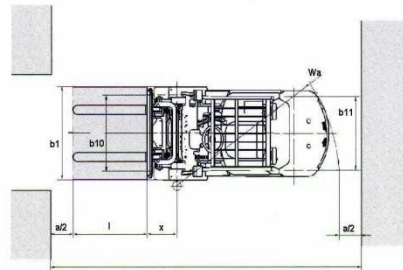

**Specifications**

Travel speed (no load / full load)	19/18 Km/h
Lift speed (no load / full load)	0.46/0.40m/s
Turning radius	2460 mm
Max. gradeability	18%
Operational weight	4380 kg
Front tires	28x9-15-14PR
Rear tires	6.50-10-10PR
Front wheel clearance	1000 mm
Rear wheel clearance	970 mm
Wheelbase	1700 mm
Overall length	2720 mm
Overall width	1225 mm
Overhead guard height	2090 mm
Fork size	1070 mm

**Performance**

Industrial engine designed and manufactured by <b>MITSUBISHI</b>
Easy maintenance

**GH 30****KARGO<sup>GH</sup>**

CE ISO9001 ISO14001

**DIAGRAMS**

*Available mast for KARGO GH30*

		Lift height	Mast lowered height	Free lift height	Mast extended height
<b>DOUBLE MAST</b>	full mast	VM300 : 3000mm	2080mm	300mm	3690mm
		VM330 : 3300mm	2230mm	300mm	3990mm
		VM350 : 3500mm	2330mm	300mm	4190mm
		VM400 : 4000mm	2630mm	300mm	4690mm
		VM450 : 4500mm	2880mm	300mm	5190mm
		VM500 : 5000mm	3130mm	300mm	5690mm
		VM550 : 5500mm	3430mm	300mm	6190mm
		VM600 : 6000mm	3680mm	300mm	6690mm
<b>DOUBLE MAST</b>	full free mast	VFM300 : 3000mm	2070mm	1415mm	3684mm
		VFM330 : 3300mm	2220mm	1565mm	3984mm
		VFM350 : 3500mm	2320mm	1665mm	4184mm
		VFM400 : 4000mm	2620mm	1965mm	4684mm
<b>TRIPLE MAST</b>	full free mast	VFHM400 : 4000mm	2005mm	1350mm	4694mm
		VFHM435 : 4350mm	2130mm	1475mm	5044mm
		VFHM450 : 4500mm	2180mm	1525mm	5192mm
		VFHM480 : 4800mm	2280mm	1625mm	5494mm
		VFHM500 : 5000mm	2380mm	1725mm	5692mm
		VFHM540 : 5400mm	2505mm	1850mm	6098mm
		VFHM600 : 6000mm	2730mm	2075mm	6694mm

\* Mast extended height + 557mm if equipped with backrest

Others masts are available, contact us.