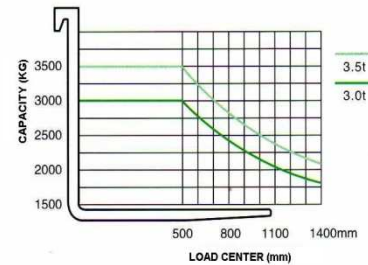

**Specifications**

Travel speed (no load / full load)	19/18 Km/h
Lift speed (no load / full load)	0.46/0.40m/s
Turning radius	2460 mm
Max. gradeability	18%
Operational weight	4380 kg
Front tires	28x9-15-14PR
Rear tires	6.50-10-10PR
Front wheel clearance	1000 mm
Rear wheel clearance	970 mm
Wheelbase	1700 mm
Overall length	2720 mm
Overall width	1225 mm
Overhead guard height	2090 mm
Fork size	1070 mm

**Performance**

Industrial engine designed and manufactured by <b>MITSUBISHI</b>
Easy maintenance

**GH 30****KARGO<sup>GH</sup>**

CE ISO9001 ISO14001

**DIAGRAMS**

*Available mast for KARGO GH30*

		Lift height	Mast lowered height	Free lift height	Mast extended height
<b>DOUBLE MAST</b>	full mast	VM300 : 3000mm	2080mm	300mm	3690mm
		VM330 : 3300mm	2230mm	300mm	3990mm
		VM350 : 3500mm	2330mm	300mm	4190mm
		VM400 : 4000mm	2630mm	300mm	4690mm
		VM450 : 4500mm	2880mm	300mm	5190mm
		VM500 : 5000mm	3130mm	300mm	5690mm
		VM550 : 5500mm	3430mm	300mm	6190mm
		VM600 : 6000mm	3680mm	300mm	6690mm
<b>DOUBLE MAST</b>	full free mast	VFM300 : 3000mm	2070mm	1415mm	3684mm
		VFM330 : 3300mm	2220mm	1565mm	3984mm
		VFM350 : 3500mm	2320mm	1665mm	4184mm
		VFM400 : 4000mm	2620mm	1965mm	4684mm
<b>TRIPLE MAST</b>	full free mast	VFHM400 : 4000mm	2005mm	1350mm	4694mm
		VFHM435 : 4350mm	2130mm	1475mm	5044mm
		VFHM450 : 4500mm	2180mm	1525mm	5192mm
		VFHM480 : 4800mm	2280mm	1625mm	5494mm
		VFHM500 : 5000mm	2380mm	1725mm	5692mm
		VFHM540 : 5400mm	2505mm	1850mm	6098mm
		VFHM600 : 6000mm	2730mm	2075mm	6694mm