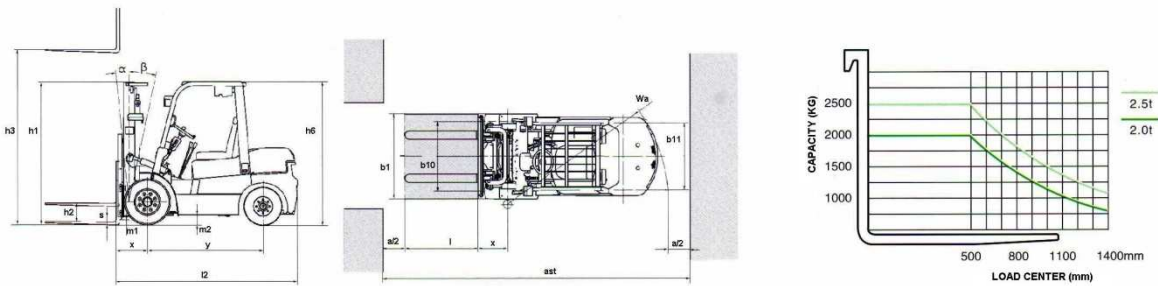

Specifications

Travel speed (no load / full load)	19/17 Km/h
Lift speed (no load / full load)	0.51/0.45m/s
Turning radius	2240 mm
Max. gradeability	20%
Operational weight	3880 kg
Front tires	7.00-12-12PR
Rear tires	6.00-9-10PR
Front wheel clearance	970 mm
Rear wheel clearance	970 mm
Wheelbase	1600 mm
Overall length	2580 mm
Overall width	1150 mm
Overhead guard height	2060 mm
Fork size	1070 mm

Performance

Industrial engine designed and manufactured by **MITSUBISHI**
Easy maintenance

GH 25**KARGO^{GH}**

CE ISO9001 ISO14001

DIAGRAMS**Available mast for KARGO GH25**

		Lift height	Mast lowered height	Free lift height	Mast extended height
DOUBLE MAST	full mast	VM300 : 3000mm	2022mm	330mm	3575mm
		VM330 : 3300mm	2172mm	330mm	3875mm
		VM350 : 3500mm	2272mm	330mm	4075mm
		VM400 : 4000mm	2572mm	330mm	4575mm
		VM450 : 4500mm	2822mm	330mm	5075mm
		VM500 : 5000mm	3072mm	330mm	5575mm
		VM550 : 5500mm	3372mm	330mm	6075mm
		VM600 : 6000mm	3622mm	330mm	6575mm
DOUBLE MAST	full free mast	VFM300 : 3000mm	2060mm	1515mm	3569mm
		VFM330 : 3300mm	2210mm	1665mm	3869mm
		VFM350 : 3500mm	2310mm	1765mm	4069mm
		VFM400 : 4000mm	2610mm	2065mm	4569mm
TRIPLE MAST	full free mast	VFHM400 : 4000mm	1985mm	1370mm	4579mm
		VFHM435 : 4350mm	2110mm	1496mm	4929mm
		VFHM450 : 4500mm	2160mm	1544mm	5077mm
		VFHM480 : 4800mm	2260mm	1715mm	5469mm
		VFHM500 : 5000mm	2360mm	1744mm	5577mm
		VFHM540 : 5400mm	2485mm	1874mm	5983mm
		VFHM600 : 6000mm	2710mm	2094mm	6579mm