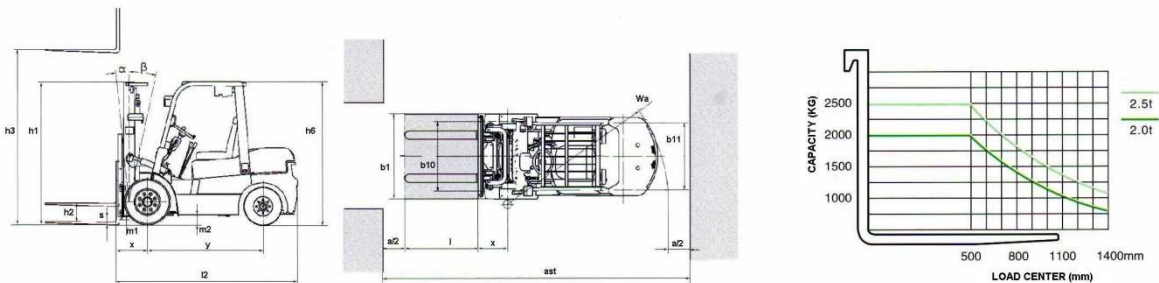

Specifications

Travel speed (no load / full load)	19/17 km/h
Lift speed (no load / full load)	0.51/0.45m/s
Turning radius	2170 mm
Max. gradeability	20%
Operational weight	3550 kg
Front tires	7.00-12-12PR
Rear tires	6.00-9-10PR
Front wheel clearance	970 mm
Rear wheel clearance	970 mm
Wheelbase	1600 mm
Overall length	2510 mm
Overall width	1150 mm
Overhead guard height	2060 mm
Fork size	1070 mm

**Performance**

Industrial engine designed and manufactured by **mitsubishi**
Easy maintenance

GH 20

KARGO^{GH}

CE ISO9001 ISO14001

DIAGRAMS

Available mast for KARGO GH20					
DOUBLE MAST	full mast	Lift height	Mast lowered height	Free lift height	Mast extended height
		VM300 : 3000mm	2022mm	330mm	3575mm
		VM330 : 3300mm	2172mm	330mm	3875mm
		VM350 : 3500mm	2272mm	330mm	4075mm
		VM400 : 4000mm	2572mm	330mm	4575mm
		VM450 : 4500mm	2822mm	330mm	5075mm
		VM500 : 5000mm	3072mm	330mm	5575mm
		VM550 : 5500mm	3372mm	330mm	6075mm
	VM600 : 6000mm	3622mm	330mm	6575mm	
	full free mast	Lift height	Mast lowered height	Free lift height	Mast extended height
		VFM300 : 3000mm	2060mm	1515mm	3569mm
		VFM330 : 3300mm	2210mm	1665mm	3869mm
		VFM350 : 3500mm	2310mm	1765mm	4069mm
	full free mast	Lift height	Mast lowered height	Free lift height	Mast extended height
VFHM400 : 4000mm		1985mm	1370mm	4579mm	
VFHM435 : 4350mm		2110mm	1496mm	4929mm	
VFHM450 : 4500mm		2160mm	1544mm	5077mm	
VFHM480 : 4800mm		2260mm	1715mm	5469mm	
VFHM500 : 5000mm		2360mm	1744mm	5577mm	
VFHM540 : 5400mm		2485mm	1874mm	5983mm	
VFHM600 : 6000mm	2710mm	2094mm	6579mm		