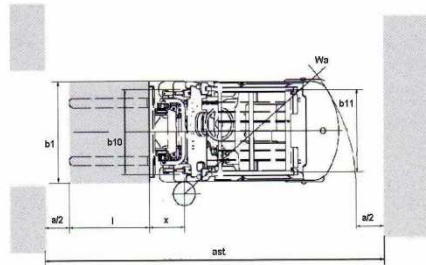

**Specifications**

Travel speed (no load / full load)	14.5/13.5 Km/h
Lift speed (no load / full load)	0.51/0.45 m/s
Turning radius	2000 mm
Max. gradeability	20%
Operational weight	2943 kg
Front tires	6.50-10-10PR
Rear tires	5.00-8-10PR
Front wheel clearance	890 mm
Rear wheel clearance	920 mm
Wheelbase	1400 mm
Overall length	2270 mm
Overall width	1095 mm
Overhead guard height	2075 mm
Fork size	920 mm

**Performance**

Industrial engine designed and manufactured by **MITSUBISHI**  
Easy maintenance

**GH 18****KARGO<sup>GH</sup>**

CE ISO9001

**DIAGRAMS**

Available mast for KARGO GH18					
		Lift height	Mast lowered height	Free lift height	Mast extended height
<b>DOUBLE MAST</b>	full mast	VM300 : 3000mm	1996mm	164mm	3545mm
		VM330 : 3300mm	2146mm	164mm	3845mm
		VM350 : 3500mm	2246mm	164mm	4045mm
		VM400 : 4000mm	2546mm	164mm	4545mm
		VM450 : 4500mm	2796mm	164mm	5045mm
		VM500 : 5000mm	3046mm	164mm	5545mm
		VM550 : 5500mm	3346mm	164mm	6045mm
		VM600 : 6000mm	3596mm	164mm	6545mm
<b>DOUBLE MAST</b>	full free mast	VFM300 : 3000mm	1996mm	1481mm	3555mm
		VFM330 : 3300mm	2146mm	1631mm	3855mm
		VFM350 : 3500mm	2246mm	1731mm	4055mm
		VFM400 : 4000mm	2546mm	2031mm	4555mm
<b>TRIPLE MAST</b>	full free mast	VFHM400 : 4000mm	1930mm	1415mm	4545mm
		VFHM435 : 4350mm	2055mm	1540mm	4895mm
		VFHM450 : 4500mm	2105mm	1590mm	5045mm
		VFHM480 : 4800mm	2205mm	1690mm	5345mm
		VFHM500 : 5000mm	2305mm	1790mm	5545mm
		VFHM540 : 5400mm	2430mm	1915mm	5945mm
		VFHM600 : 6000mm	2655mm	2140mm	6545mm