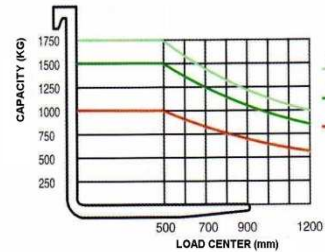

**Specifications**

Travel speed (no load / full load)	14.5/13.5 Km/h
Lift speed (no load / full load)	0.51/0.45 m/s
Turning radius	2000 mm
Max. gradeability	20%
Operational weight	2943 kg
Front tires	6.50-10-10PR
Rear tires	5.00-8-10PR
Front wheel clearance	890 mm
Rear wheel clearance	920 mm
Wheelbase	1400 mm
Overall length	2270 mm
Overall width	1095 mm
Overhead guard height	2075 mm
Fork size	920 mm

**Performance**

Industrial engine designed and manufactured by **MITSUBISHI**  
Easy maintenance

**GH 18****KARGO<sup>GH</sup>**

CE ISO9001

**DIAGRAMS**

Available mast for KARGO GH18					
		Lift height	Mast lowered height	Free lift height	Mast extended height
<b>DOUBLE MAST</b>	full mast	VM300 : 3000mm	1996mm	164mm	3545mm
		VM330 : 3300mm	2146mm	164mm	3845mm
		VM350 : 3500mm	2246mm	164mm	4045mm
		VM400 : 4000mm	2546mm	164mm	4545mm
		VM450 : 4500mm	2796mm	164mm	5045mm
		VM500 : 5000mm	3046mm	164mm	5545mm
		VM550 : 5500mm	3346mm	164mm	6045mm
		VM600 : 6000mm	3596mm	164mm	6545mm
<b>DOUBLE MAST</b>	full free mast	VFM300 : 3000mm	1996mm	1481mm	3555mm
		VFM330 : 3300mm	2146mm	1631mm	3855mm
		VFM350 : 3500mm	2246mm	1731mm	4055mm
		VFM400 : 4000mm	2546mm	2031mm	4555mm
<b>TRIPLE MAST</b>	full free mast	VFHM400 : 4000mm	1930mm	1415mm	4545mm
		VFHM435 : 4350mm	2055mm	1540mm	4895mm
		VFHM450 : 4500mm	2105mm	1590mm	5045mm
		VFHM480 : 4800mm	2205mm	1690mm	5345mm
		VFHM500 : 5000mm	2305mm	1790mm	5545mm
		VFHM540 : 5400mm	2430mm	1915mm	5945mm
		VFHM600 : 6000mm	2655mm	2140mm	6545mm