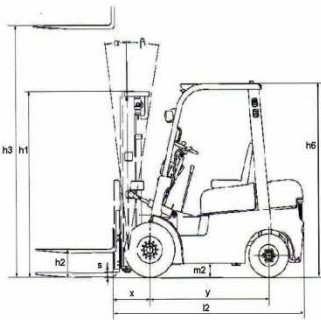

**GH 18**

**KARGO<sup>GH</sup>**

CE ISO9001

**STANDARD EQUIPMENTS**

**Engine**

Rated capacity	1750 kg with load center at 500mm
Manufacturer / type	MITSUBISHI / 4G64
Energy / capacity	L P G & Gasoline / 2.35 L
Rated output	37 Kw/ 2500 rpm
Rated torque	161 Nm / 1600 rpm
Transmission	Converter TCM

**Specifications**

Travel speed (no load / full load)	14.5/13.5 Km/h
Lift speed (no load / full load)	0.51/0.45 m/s
Turning radius	2000 mm
Max. gradeability	20%
Operational weight	2943 kg
Front tires	6.50-10-10PR
Rear tires	5.00-8-10PR
Front wheel clearance	890 mm
Rear wheel clearance	920 mm
Wheelbase	1400 mm
Overall length	2270 mm
Overall width	1095 mm
Overhead guard height	2075 mm
Fork size	920 mm

**Performance**

Industrial engine designed and manufactured by **MITSUBISHI**  
Easy maintenance

**GH 18****KARGO<sup>GH</sup>**

CE ISO9001

**DIAGRAMS**

Available mast for KARGO GH18					
		Lift height	Mast lowered height	Free lift height	Mast extended height
<b>DOUBLE MAST</b>	full mast	VM300 : 3000mm	1996mm	164mm	3545mm
		VM330 : 3300mm	2146mm	164mm	3845mm
		VM350 : 3500mm	2246mm	164mm	4045mm
		VM400 : 4000mm	2546mm	164mm	4545mm
		VM450 : 4500mm	2796mm	164mm	5045mm
		VM500 : 5000mm	3046mm	164mm	5545mm
		VM550 : 5500mm	3346mm	164mm	6045mm
		VM600 : 6000mm	3596mm	164mm	6545mm
<b>DOUBLE MAST</b>	full free mast	VFM300 : 3000mm	1996mm	1481mm	3555mm
		VFM330 : 3300mm	2146mm	1631mm	3855mm
		VFM350 : 3500mm	2246mm	1731mm	4055mm
		VFM400 : 4000mm	2546mm	2031mm	4555mm
<b>TRIPLE MAST</b>	full free mast	VFHM400 : 4000mm	1930mm	1415mm	4545mm
		VFHM435 : 4350mm	2055mm	1540mm	4895mm
		VFHM450 : 4500mm	2105mm	1590mm	5045mm
		VFHM480 : 4800mm	2205mm	1690mm	5345mm
		VFHM500 : 5000mm	2305mm	1790mm	5545mm
		VFHM540 : 5400mm	2430mm	1915mm	5945mm
		VFHM600 : 6000mm	2655mm	2140mm	6545mm