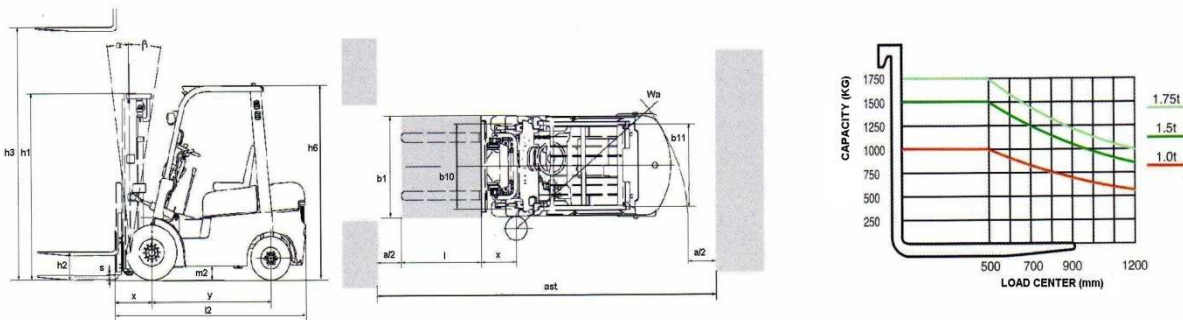

Specifications

Travel speed (no load / full load)	14.5/13.5 Km/h
Lift speed (no load / full load)	0.51/0.45 m/s
Turning radius	1960 mm
Max. gradeability	20%
Operational weight	2740 kg
Front tires	6.50-10-10PR
Rear tires	5.00-8-10PR
Front wheel clearance	890 mm
Rear wheel clearance	920 mm
Wheelbase	1400 mm
Overall length	2235 mm
Overall width	1095 mm
Overhead guard height	2075 mm
Fork size	920 mm

**Performance**

Industrial engine designed and manufactured by MITSUBISHI
Easy maintenance

GH 15**KARGO^{GH}**

CE ISO9001

DIAGRAMS

<i>Available mast for KARGO GH15</i>					
DOUBLE MAST	full mast	Lift height	Mast lowered height	Free lift height	Mast extended height
		VM300 : 3000mm	1996mm	164mm	3545mm
VM330 : 3300mm	2146mm	164mm	3845mm		
VM350 : 3500mm	2246mm	164mm	4045mm		
VM400 : 4000mm	2546mm	164mm	4545mm		
VM450 : 4500mm	2796mm	164mm	5045mm		
VM500 : 5000mm	3046mm	164mm	5545mm		
VM550 : 5500mm	3346mm	164mm	6045mm		
VM600 : 6000mm	3596mm	164mm	6545mm		
DOUBLE MAST	full free mast	Lift height	Mast lowered height	Free lift height	Mast extended height
		VFM300 : 3000mm	1996mm	1481mm	3555mm
VFM330 : 3300mm	2146mm	1631mm	3855mm		
VFM350 : 3500mm	2246mm	1731mm	4055mm		
VFM400 : 4000mm	2546mm	2031mm	4555mm		
TRIPLE MAST	full free mast	Lift height	Mast lowered height	Free lift height	Mast extended height
		VFHM400 : 4000mm	1930mm	1415mm	4545mm
		VFHM435 : 4350mm	2055mm	1540mm	4895mm
		VFHM450 : 4500mm	2105mm	1590mm	5045mm
		VFHM480 : 4800mm	2205mm	1690mm	5345mm
		VFHM500 : 5000mm	2305mm	1790mm	5545mm
		VFHM540 : 5400mm	2430mm	1915mm	5945mm
VFHM600 : 6000mm	2655mm	2140mm	6545mm		