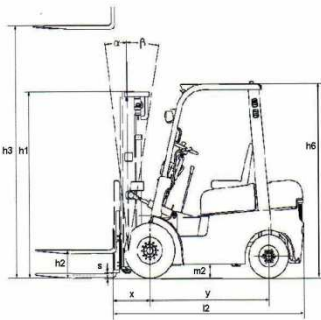

**Specifications**

Travel speed (no load / full load)	14.5/13.5 Km/h
Lift speed (no load / full load)	0.51/0.45 m/s
Turning radius	1890 mm
Max. gradeability	20%
Operational weight	2340 kg
Front tires	6.50-10-10PR
Rear tires	5.00-8-8PR
Front wheel clearance	890 mm
Rear wheel clearance	920 mm
Wheelbase	1400 mm
Overall length	2180 mm
Overall width	1095 mm
Overhead guard height	2075 mm
Fork size	920 mm

**Driving station**

Hydrostatic power steering	
Ergonomical levers	
Numerical hourmeter	
Engine oil pressure warning light	
Alternator charge warning light	
Tilt steering column	
Kargo suspension seat with back rest adjustment and seat belt	
Amenity tray	
Handbrake	
Rear lighting	
2 front working lamps	
Engine hood assisted opening	
Easy access handle to the driving station	

**Performances**

Industrial engine designed and manufactured by <b>MITSUBISHI</b>
Easy maintenance

**GH 10****KARGO<sup>GH</sup>**

CE ISO9001

**DIAGRAMS**

Available mast for KARGO GH10					
DOUBLE MAST	full mast	Lift height	Mast lowered height	Free lift height	Mast extended height
		VM300 : 3000mm	1996mm	164mm	3545mm
VM330 : 3300mm	2146mm	164mm	3845mm		
VM350 : 3500mm	2246mm	164mm	4045mm		
VM400 : 4000mm	2546mm	164mm	4545mm		
VM450 : 4500mm	2796mm	164mm	5045mm		
VM500 : 5000mm	3046mm	164mm	5545mm		
VM550 : 5500mm	3346mm	164mm	6045mm		
VM600 : 6000mm	3596mm	164mm	6545mm		
DOUBLE MAST	full free mast	Lift height	Mast lowered height	Free lift height	Mast extended height
		VFM300 : 3000mm	1996mm	1481mm	3555mm
VFM330 : 3300mm	2146mm	1631mm	3855mm		
VFM350 : 3500mm	2246mm	1731mm	4055mm		
VFM400 : 4000mm	2546mm	2031mm	4555mm		
TRIPLE MAST	full free mast	Lift height	Mast lowered height	Free lift height	Mast extended height
		VFHM400 : 4000mm	1930mm	1415mm	4545mm
		VFHM435 : 4350mm	2055mm	1540mm	4895mm
		VFHM450 : 4500mm	2105mm	1590mm	5045mm
		VFHM480 : 4800mm	2205mm	1690mm	5345mm
		VFHM500 : 5000mm	2305mm	1790mm	5545mm
		VFHM540 : 5400mm	2430mm	1915mm	5945mm
		VFHM600 : 6000mm	2655mm	2140mm	6545mm