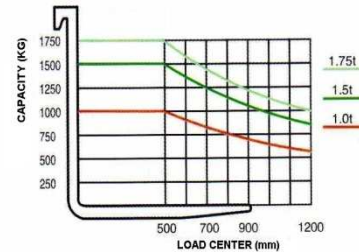

**GH 10****KARGO<sup>GH</sup>**

CE ISO9001

**STANDARD EQUIPMENTS****Engine**

Rated capacity	1000 kg with load center at 500mm
Manufacturer / type	MITSUBISHI / 4G64
Energy / capacity	L P G & Gasoline / 2.35 L
Rated output	37 Kw/ 2500 rpm
Rated torque	161 Nm / 1600 rpm
Transmission	Converter TCM

**Specifications**

Travel speed (no load / full load)	14.5/13.5 Km/h
Lift speed (no load / full load)	0.51/0.45 m/s
Turning radius	1890 mm
Max. gradeability	20%
Operational weight	2340 kg
Front tires	6.50-10-10PR
Rear tires	5.00-8-8PR
Front wheel clearance	890 mm
Rear wheel clearance	920 mm
Wheelbase	1400 mm
Overall length	2180 mm
Overall width	1095 mm
Overhead guard height	2075 mm
Fork size	920 mm

**Performances**

Industrial engine designed and manufactured by <b>MITSUBISHI</b>
Easy maintenance

**GH 10****KARGO<sup>GH</sup>**

CE ISO9001

**DIAGRAMS**

Available mast for KARGO GH10					
DOUBLE MAST	full mast	Lift height	Mast lowered height	Free lift height	Mast extended height
		VM300 : 3000mm	1996mm	164mm	3545mm
VM330 : 3300mm	2146mm	164mm	3845mm		
VM350 : 3500mm	2246mm	164mm	4045mm		
VM400 : 4000mm	2546mm	164mm	4545mm		
VM450 : 4500mm	2796mm	164mm	5045mm		
VM500 : 5000mm	3046mm	164mm	5545mm		
VM550 : 5500mm	3346mm	164mm	6045mm		
VM600 : 6000mm	3596mm	164mm	6545mm		
DOUBLE MAST	full free mast	Lift height	Mast lowered height	Free lift height	Mast extended height
		VFM300 : 3000mm	1996mm	1481mm	3555mm
VFM330 : 3300mm	2146mm	1631mm	3855mm		
VFM350 : 3500mm	2246mm	1731mm	4055mm		
VFM400 : 4000mm	2546mm	2031mm	4555mm		
TRIPLE MAST	full free mast	Lift height	Mast lowered height	Free lift height	Mast extended height
		VFHM400 : 4000mm	1930mm	1415mm	4545mm
		VFHM435 : 4350mm	2055mm	1540mm	4895mm
		VFHM450 : 4500mm	2105mm	1590mm	5045mm
		VFHM480 : 4800mm	2205mm	1690mm	5345mm
		VFHM500 : 5000mm	2305mm	1790mm	5545mm
		VFHM540 : 5400mm	2430mm	1915mm	5945mm
		VFHM600 : 6000mm	2655mm	2140mm	6545mm