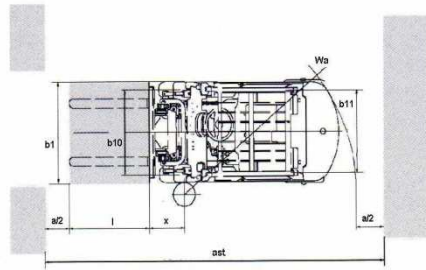

**Specifications**

Travel speed (no load / full load)	14.5/13.5 Km/h
Lift speed (no load / full load)	0.51/0.45 m/s
Turning radius	1890 mm
Max. gradeability	20%
Operational weight	2340 kg
Front tires	6.50-10-10PR
Rear tires	5.00-8-8PR
Front wheel clearance	890 mm
Rear wheel clearance	920 mm
Wheelbase	1400 mm
Overall length	2180 mm
Overall width	1095 mm
Overhead guard height	2075 mm
Fork size	920 mm

**Performances**

Industrial engine designed and manufactured by <b>MITSUBISHI</b>
Easy maintenance

**GH 10****KARGO<sup>GH</sup>**

CE ISO9001

**DIAGRAMS**

Available mast for KARGO GH10					
DOUBLE MAST	full mast	Lift height	Mast lowered height	Free lift height	Mast extended height
		VM300 : 3000mm	1996mm	164mm	3545mm
VM330 : 3300mm	2146mm	164mm	3845mm		
VM350 : 3500mm	2246mm	164mm	4045mm		
VM400 : 4000mm	2546mm	164mm	4545mm		
VM450 : 4500mm	2796mm	164mm	5045mm		
VM500 : 5000mm	3046mm	164mm	5545mm		
VM550 : 5500mm	3346mm	164mm	6045mm		
VM600 : 6000mm	3596mm	164mm	6545mm		
DOUBLE MAST	full free mast	Lift height	Mast lowered height	Free lift height	Mast extended height
		VFM300 : 3000mm	1996mm	1481mm	3555mm
VFM330 : 3300mm	2146mm	1631mm	3855mm		
VFM350 : 3500mm	2246mm	1731mm	4055mm		
VFM400 : 4000mm	2546mm	2031mm	4555mm		
TRIPLE MAST	full free mast	Lift height	Mast lowered height	Free lift height	Mast extended height
		VFHM400 : 4000mm	1930mm	1415mm	4545mm
		VFHM435 : 4350mm	2055mm	1540mm	4895mm
		VFHM450 : 4500mm	2105mm	1590mm	5045mm
		VFHM480 : 4800mm	2205mm	1690mm	5345mm
		VFHM500 : 5000mm	2305mm	1790mm	5545mm
		VFHM540 : 5400mm	2430mm	1915mm	5945mm
		VFHM600 : 6000mm	2655mm	2140mm	6545mm

\* Mast extended height + 485mm if equipped with backrest

Others masts are available, contact us.